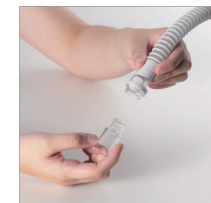

Quick-Released Swivel
One hand to disconnect the tube by the swivel