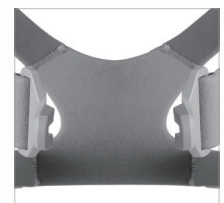

### Contour Fitting Cushion

The ergonomic cushion with multi-pressure redistributed design provides comfortable facial support to the users

**Quick Snap-on**  
Assemble the mask promptly and easily for replacement and cleaning

**Simple Wearing**  
Simple putting on and taking off design makes therapy setting trouble-free

**Breathable Headgear**  
Breathable and durable material gives comfortable experience

**Flexible Connection Tubing**  
Easy to move during sleep