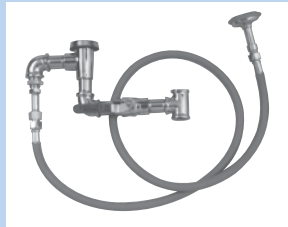

cleatPRO® Light, new design for easy travel. Take on the road.

T-8-S-CC-EG22

cleatPRO® Glove, for baseball and hockey gloves.

T-12-M-GLOVEPRO-EG22

cleatPRO® steams cleats at a constant temperature to achieve a more comfortable and personalized fit for each athlete. Shape brand new cleats, and use daily before training and games.

T-12-M-CC-EG22

THE PERFECT FIT

WHIRLPOOL ACCESSORIES

**AS1, AS2 and AS3
Adjustable Suspension Seats**

**RS
Reclining Seat**

**ARS
Arm Rest Support**

**MXT-15-OTG
Thermostatic Mixing Valve**

**MXWH
Washout Hose Attachment**