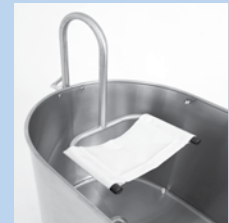

**HR
Head Rest, Adjustable**