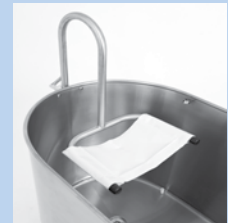

**HR
Head Rest, Adjustable**