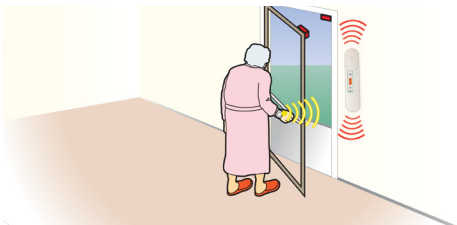

Don't Let Them Walk Away!

Prevent Wandering At Home With Anti-Wandering DepartAlert®

Affordable – No Wiring – No Electricians

MFR#	PRODUCT DESCRIPTION
TL-4005HOME	Single Door Bar Monitor System (1 year warranty)
TL-4012	Resident Wristband Transmitter (6 month warranty)
TL-4014W	Wall Mount Reset Button (1 year warranty)

Optional Additional Components:

TL-2025
Magnetic
Door Lock

TL-4015
Central Monitor

5 Extra Bands

*Facility Door monitoring also available with the TL-4005SYS

All-in-One

This "All in One" Anti-Wandering Door Bar System functions with just a door alert, contact switch, and resident wristband. Simply mount the door bar by any exit or doorway in your home or facility, plug it in, attach contact switch and place wristband on resident. When a resident wearing a wristband opens the door bar or attempts to go through the doorway, the door bar will alert audibly and visually.

Simple Installation

1. Mount Door Bar
2. Activate Wristband Transmitter
3. Test