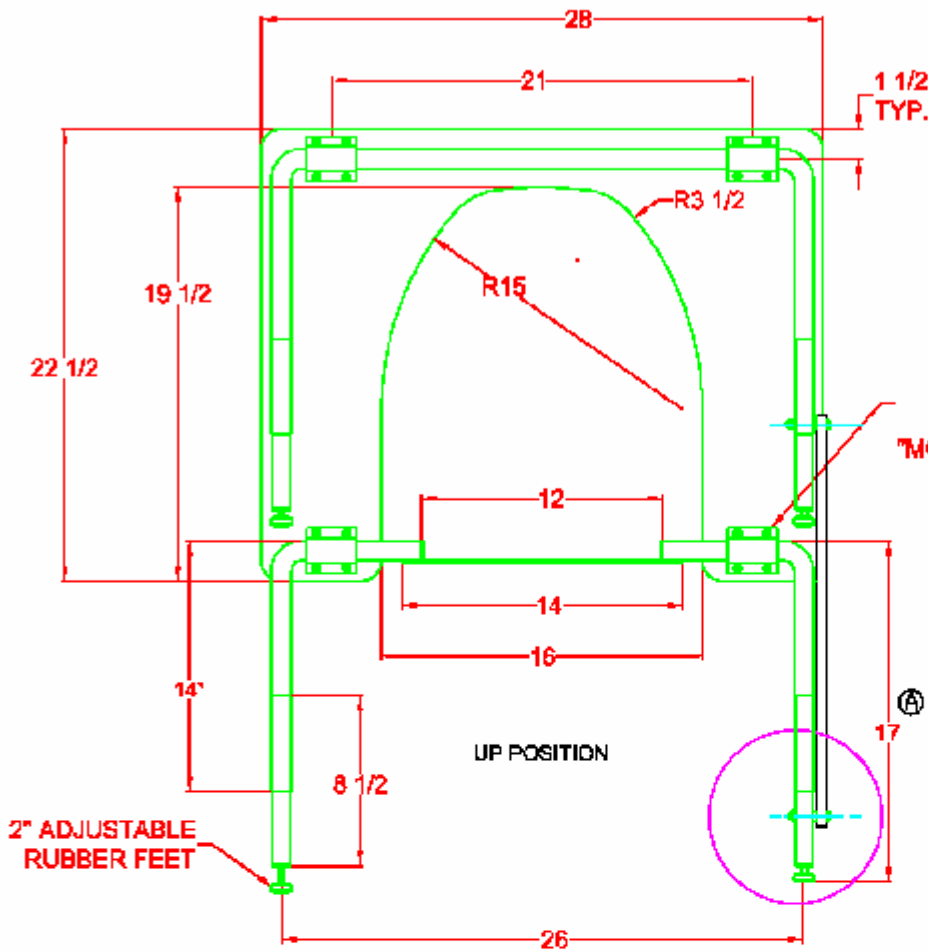

W-440

#10 x 1/2" TRUSS
HEAD SELF TAPPING
SCREWS (16 PLCS.)
"MOUNTED FROM BOTTOM"

SIDE VIEW

LOCKING PIN

CROSSMEMBER LEG
HOLES