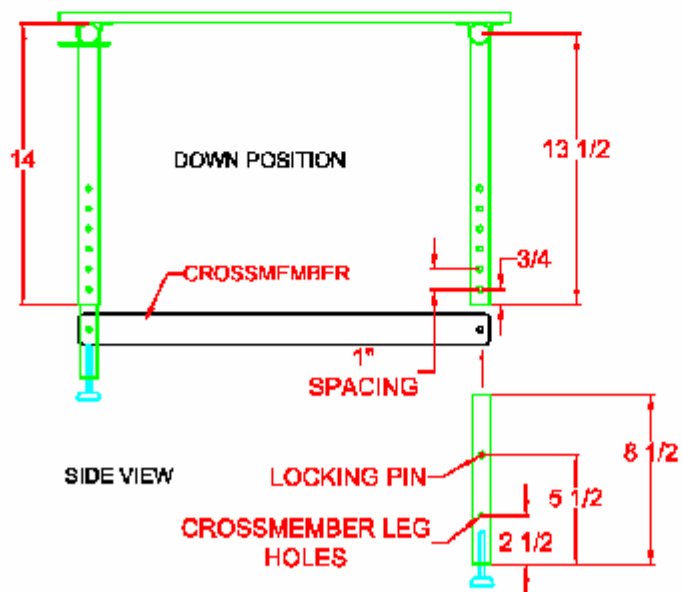

W-440

#10 x 1/2" TRUSS
HEAD SELF TAPPING
SCREWS (16 PLCS.)
"MOUNTED FROM BOTTOM"

SIDE VIEW

LOCKING PIN

CROSSMEMBER LEG
HOLES