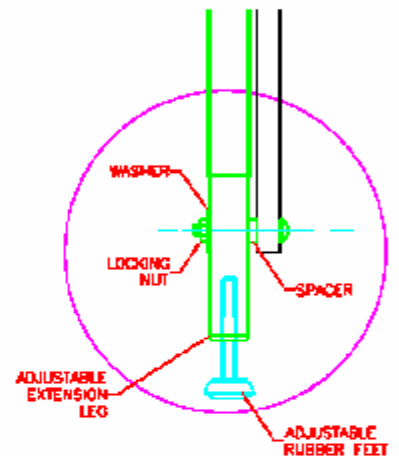

W-440

#10 x 1/2" TRUSS
HEAD SELF TAPPING
SCREWS (16 PLCS.)
"MOUNTED FROM BOTTOM"

SIDE VIEW

LOCKING PIN

CROSSMEMBER LEG
HOLES