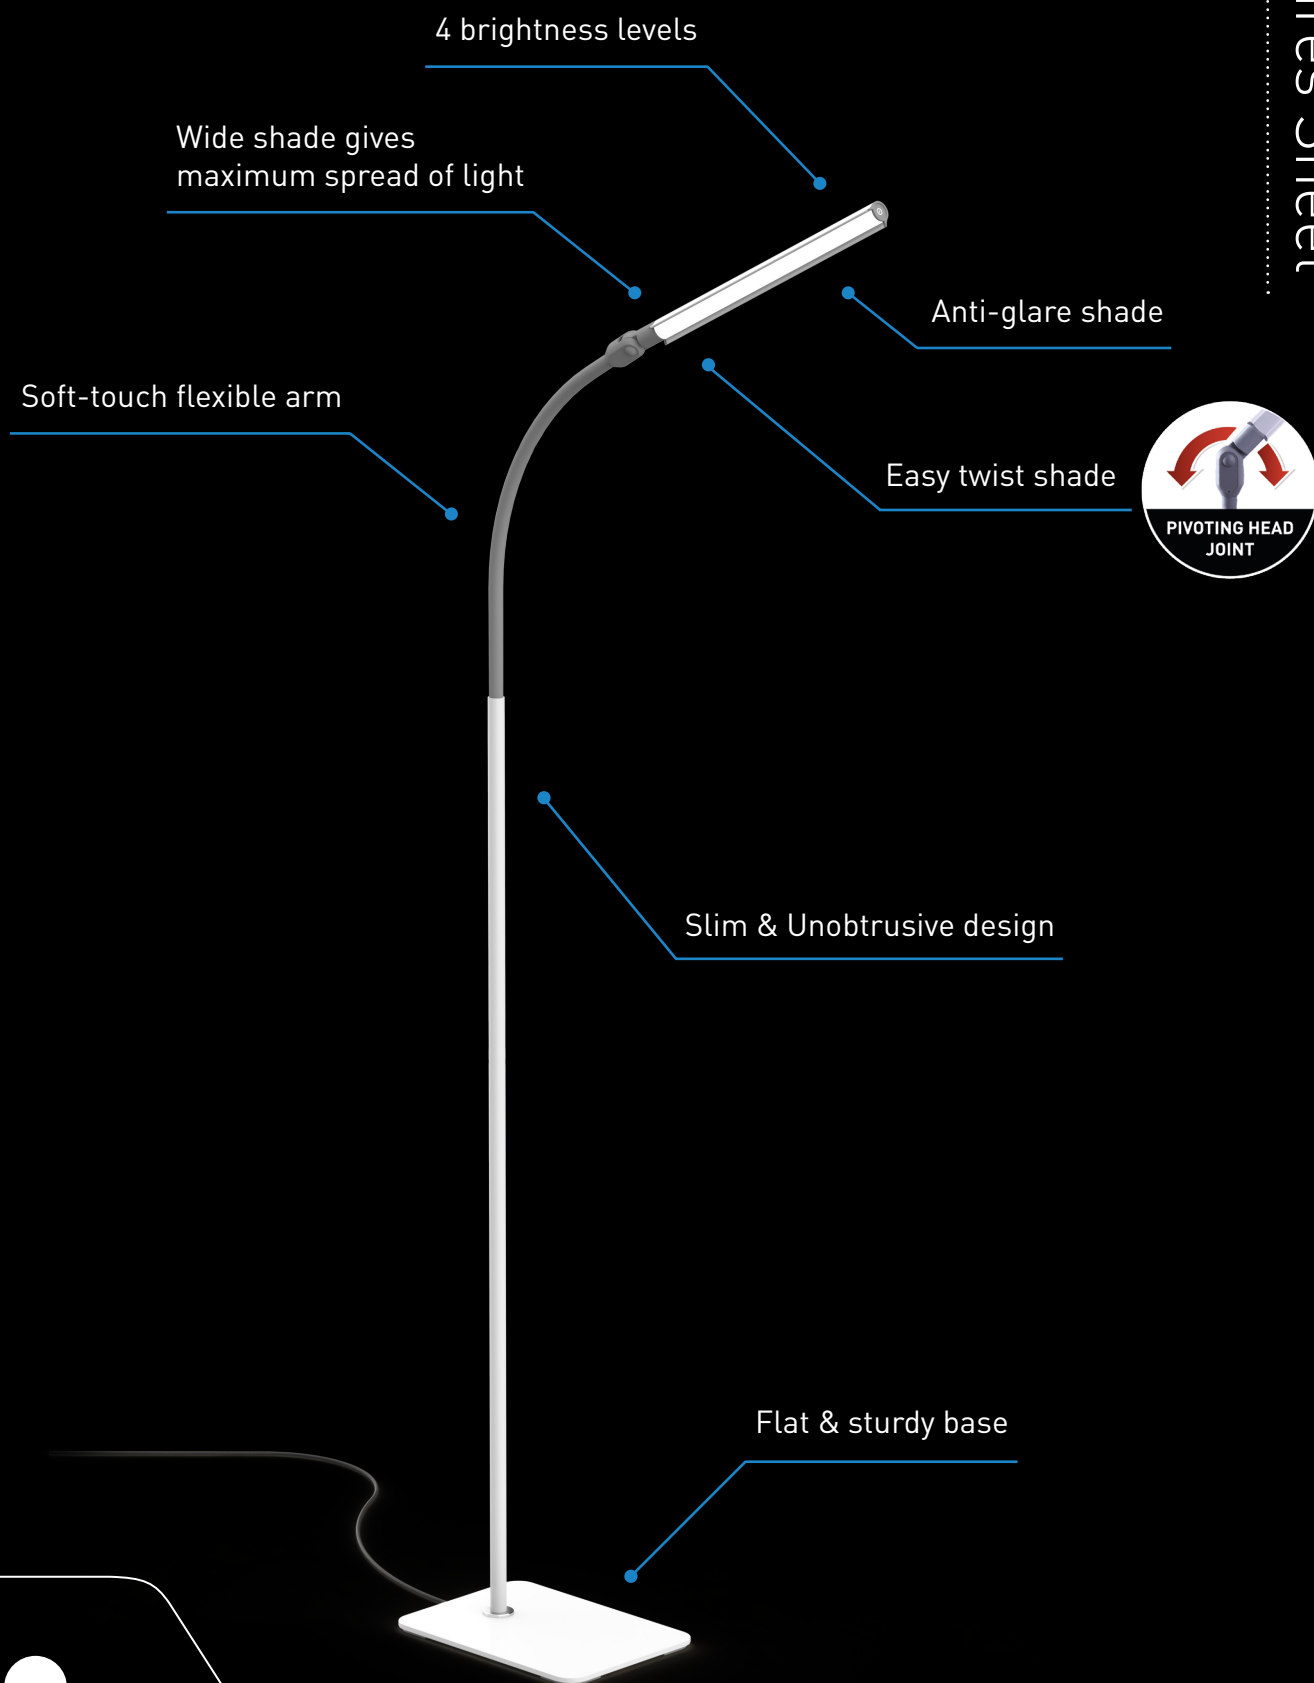

UnoPro™

FLOOR LAMP

UN1460

Features Sheet

95+ CRI

Daylight 6,000K LEDs with 95+ CRI to see colors accurately at any time of day or night.

EXCEPTIONAL BRIGHTNESS

Premium quality LEDs last the life of the product – they never need replacing. (1,150 Lux) easily adjustable using the touch dimmer switch.

ANTI-GLARE SHADE

Innovative design eliminates glare, providing a powerful yet comfortable lighting experience.

EASY SHADE ROTATION

Direct the light wherever you want it with the easy and convenient rotating shade feature.

GREAT FLEXIBILITY

The soft-touch arm provides great flexibility and allows you to angle and adjust the shade to any desired position.

SLIM & SLEEK DESIGN

Its slender and minimalistic design creates a modern aesthetic, making it a stylish addition to any space.