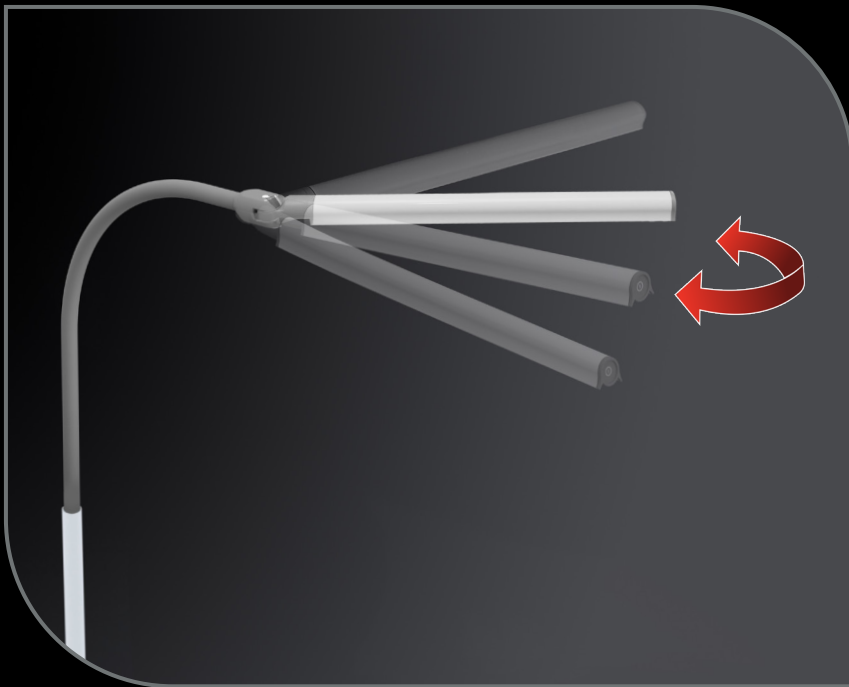

UnoPro™

FLOOR LAMP

UN1460

Features Sheet

95+ CRI

Daylight 6,000K LEDs with 95+ CRI to see colors accurately at any time of day or night.

EXCEPTIONAL BRIGHTNESS

Premium quality LEDs last the life of the product – they never need replacing. (1,150 Lux) easily adjustable using the touch dimmer switch.

ANTI-GLARE SHADE

Innovative design eliminates glare, providing a powerful yet comfortable lighting experience.

EASY SHADE ROTATION

Direct the light wherever you want it with the easy and convenient rotating shade feature.

GREAT FLEXIBILITY

The soft-touch arm provides great flexibility and allows you to angle and adjust the shade to any desired position.

SLIM & SLEEK DESIGN

Its slender and minimalistic design creates a modern aesthetic, making it a stylish addition to any space.