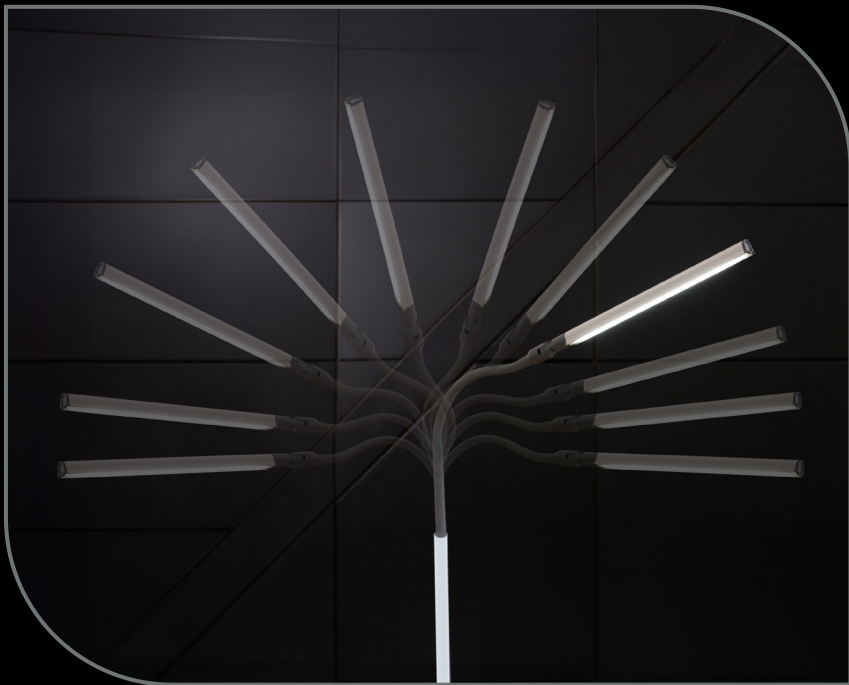

UnoPro™

FLOOR LAMP

UN1460

Features Sheet

95+ CRI

Daylight 6,000K LEDs with 95+ CRI to see colors accurately at any time of day or night.

EXCEPTIONAL BRIGHTNESS

Premium quality LEDs last the life of the product – they never need replacing. (1,150 Lux) easily adjustable using the touch dimmer switch.

ANTI-GLARE SHADE

Innovative design eliminates glare, providing a powerful yet comfortable lighting experience.

EASY SHADE ROTATION

Direct the light wherever you want it with the easy and convenient rotating shade feature.

GREAT FLEXIBILITY

The soft-touch arm provides great flexibility and allows you to angle and adjust the shade to any desired position.

SLIM & SLEEK DESIGN

Its slender and minimalistic design creates a modern aesthetic, making it a stylish addition to any space.