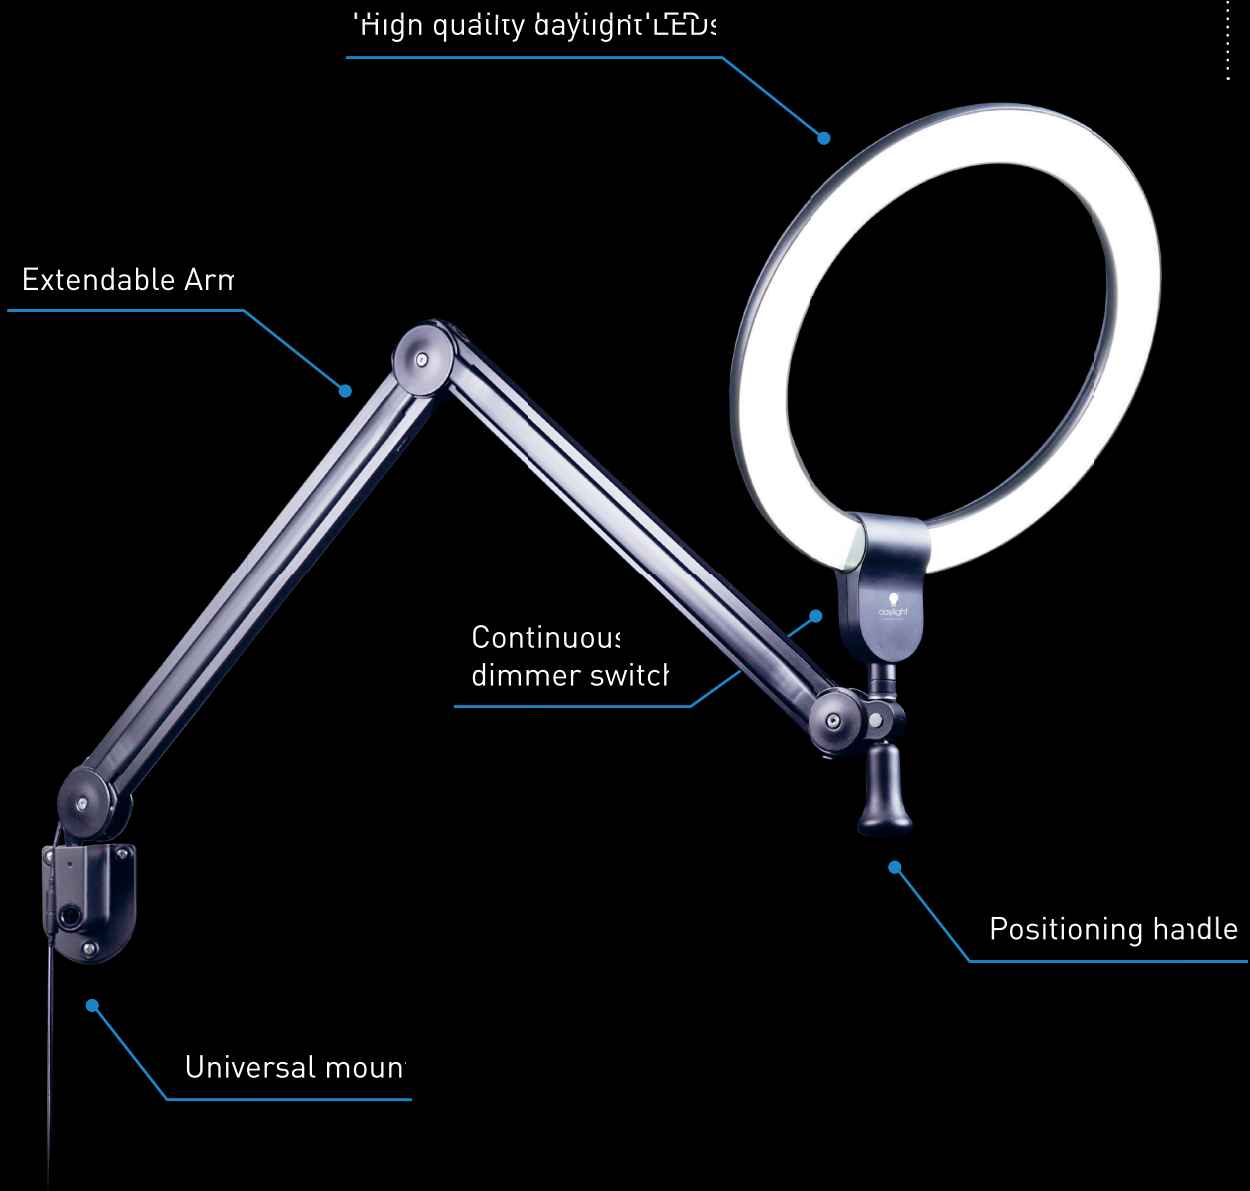

Aura On Arm™

RING LAMP

U35480

Features Sheet

GREAT SPREAD OF LIGHT

Large ring light design of $\text{Ø}35.5\text{cm}$ (14") provides great illumination across surface areas

WALL MOUNTABLE

The strong mount provides universal fixing on walls and any flat surface

TABLE MOUNTABLE

Also easy to mount on tables and workstations

EFFORTLESS POSITIONING

The handle provides easy positioning with one hand, so you can direct the light exactly where you want it

FULLY VARIABLE LIGHT INTENSITY

Continuous dimmer switch allows seamless adjustment of brightness levels to your desired preference

EXTENDABLE LONG REACH ARM

Super smooth extendable arm with very long reach 145cm (57") allows maximum freedom with positioning