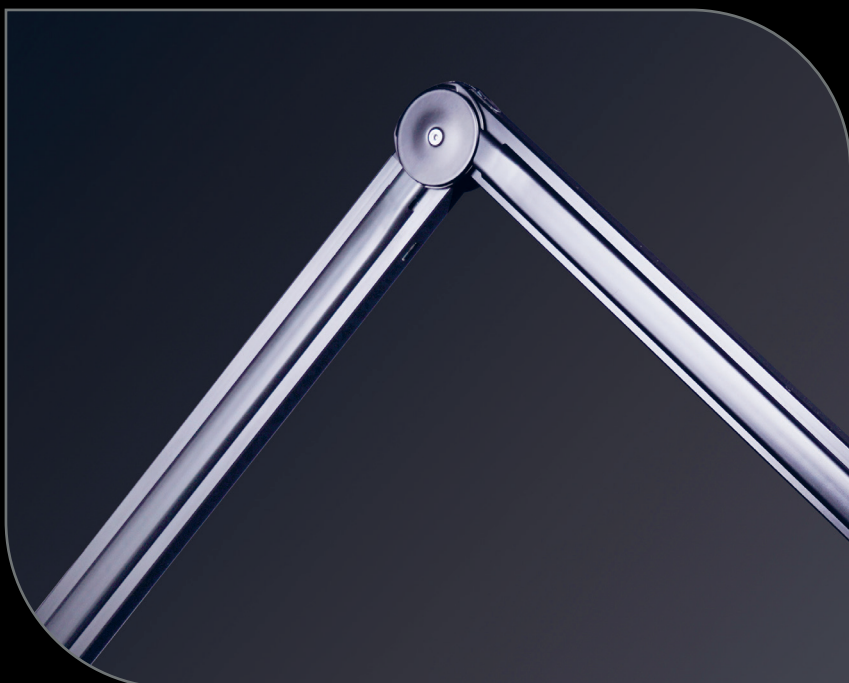

Aura On Arm™

RING LAMP

U35480

Features Sheet

GREAT SPREAD OF LIGHT

Large ring light design of $\text{Ø}35.5\text{cm}$ (14") provides great illumination across surface areas

WALL MOUNTABLE

The strong mount provides universal fixing on walls and any flat surface

TABLE MOUNTABLE

Also easy to mount on tables and workstations

EFFORTLESS POSITIONING

The handle provides easy positioning with one hand, so you can direct the light exactly where you want it

FULLY VARIABLE LIGHT INTENSITY

Continuous dimmer switch allows seamless adjustment of brightness levels to your desired preference

EXTENDABLE LONG REACH ARM

Super smooth extendable arm with very long reach 145cm (57") allows maximum freedom with positioning