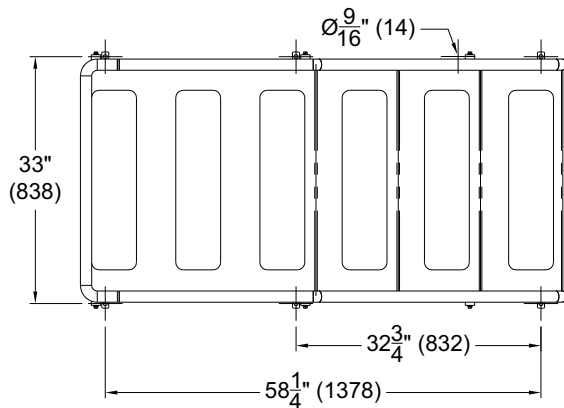

STAINLESS STEEL TRAINING STAIRS MODEL TS-400

STANDARD FEATURES

- All Stainless Steel Construction
- 1-1/2" Diameter Handrails
- Steps descend from one side
- Slip Resistant Material adhered to Tread

TS-400

Fixture May Show Some Available Options

SPECIFICATIONS

Unit is fabricated of 14 gage type 304 stainless steel with exposed exterior surfaces polished to a satin finish. Provides 11" deep Treads with four 6-1/4" Risers on one side.

Model: TS-400
Top Platform: 31" x 31"
Overall Dims: 64" L x 34-1/4" W x 59-5/8" H
Weight Capacity: 800 lbs.