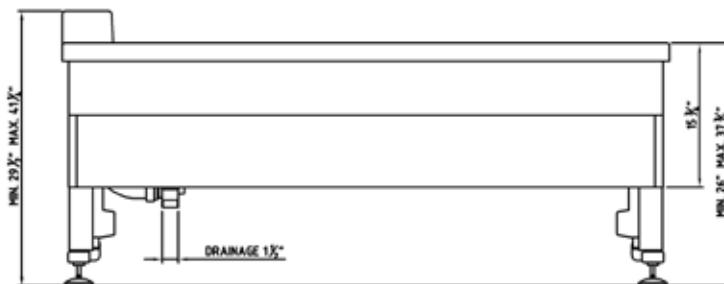

# TR 1700

Height adjustable bathtub

Hygiene Equipment  
Designed for People

## Product measurements

TR EQUIPMENT