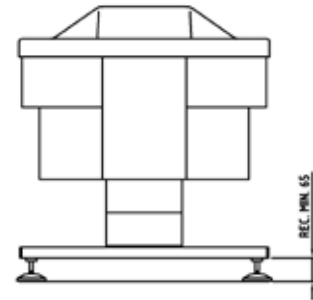

TR 1700

Height adjustable bathtub

Hygiene Equipment
Designed for People

Product measurements

TR EQUIPMENT