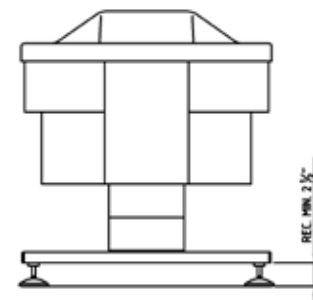

TR 1700

Height adjustable bathtub

Hygiene Equipment
Designed for People

Product measurements

TR EQUIPMENT