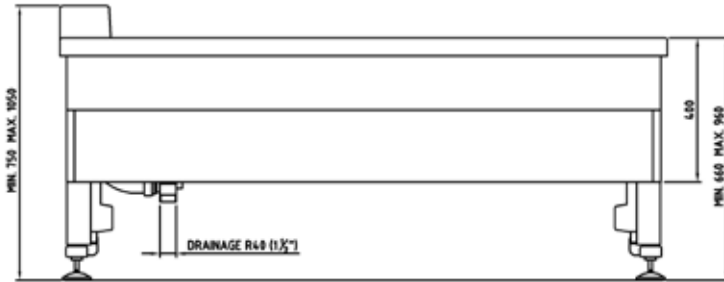

# TR 1700

Height adjustable bathtub

Hygiene Equipment  
Designed for People

## Product measurements

TR EQUIPMENT