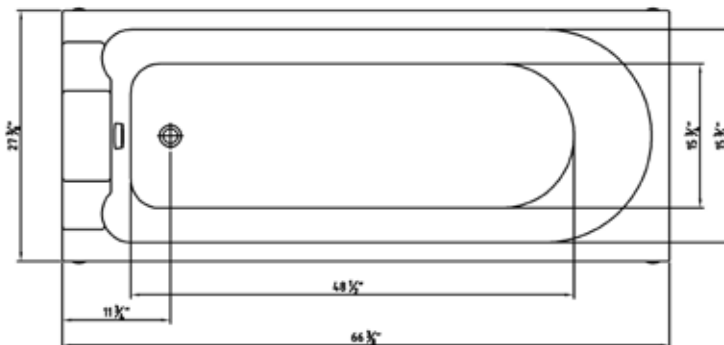

# TR 1700

Height adjustable bathtub

Hygiene Equipment  
Designed for People

## Product measurements

TR EQUIPMENT