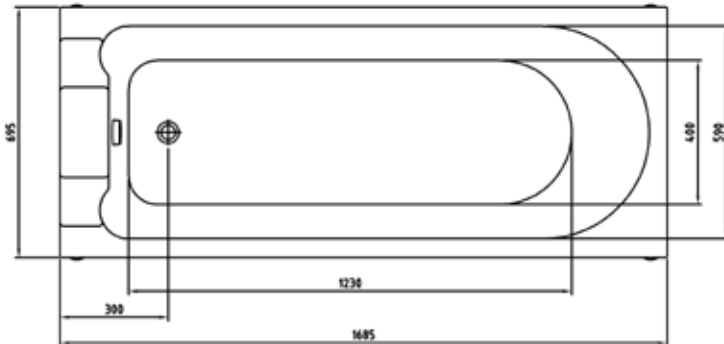

# TR 1700

Height adjustable bathtub

Hygiene Equipment  
Designed for People

## Product measurements

TR EQUIPMENT