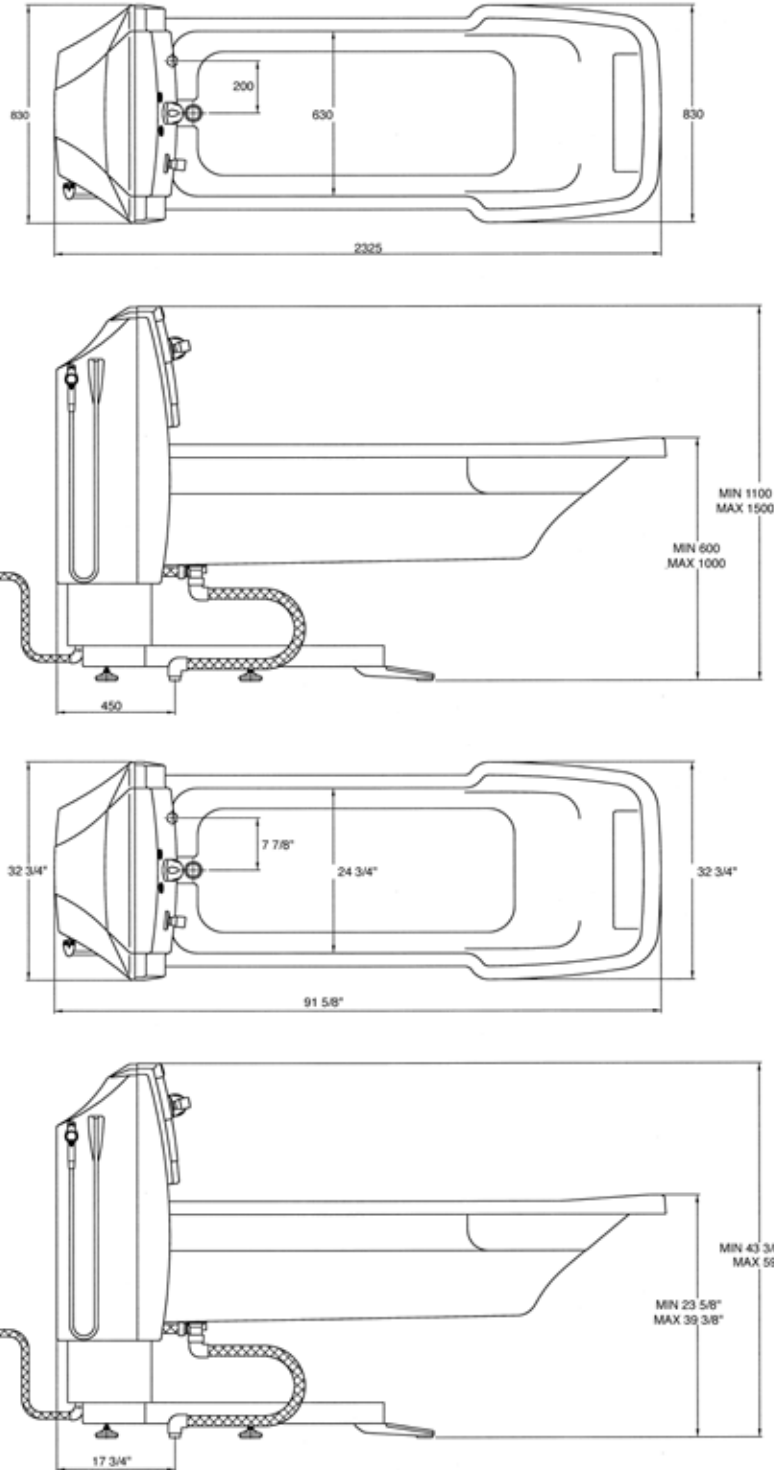

# TR 900

Height adjustable bathtub

Hygiene Equipment  
Designed for People

## Product measurements

TR EQUIPMENT