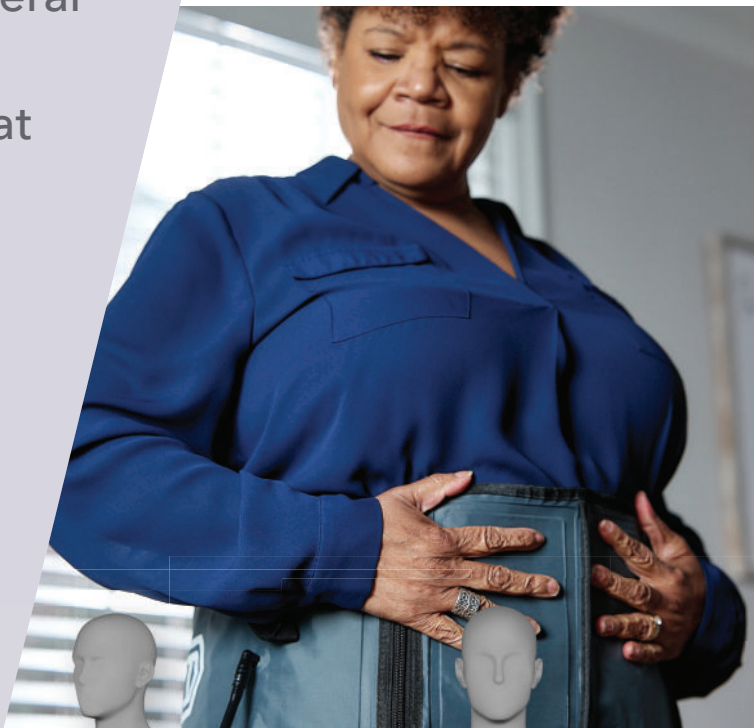

### Pants Configuration Features Bilateral Leg Treatment with Compression Chambers Above the Waist to Treat Abdominal Swelling

AIROS Medical's pants garments treat the entire lower body, delivering compression therapy to the legs, abdomen, lower back, and hip area. Lymphatic drainage in these areas is critical for many patients.

### Key Features

**Full Lower Body Therapy:**

Compression chambers deliver treatment to the legs, abdomen, lower back, and hip area.

**Ease of Use:** Pull handles and O-ring zippers allow easy application and removal.