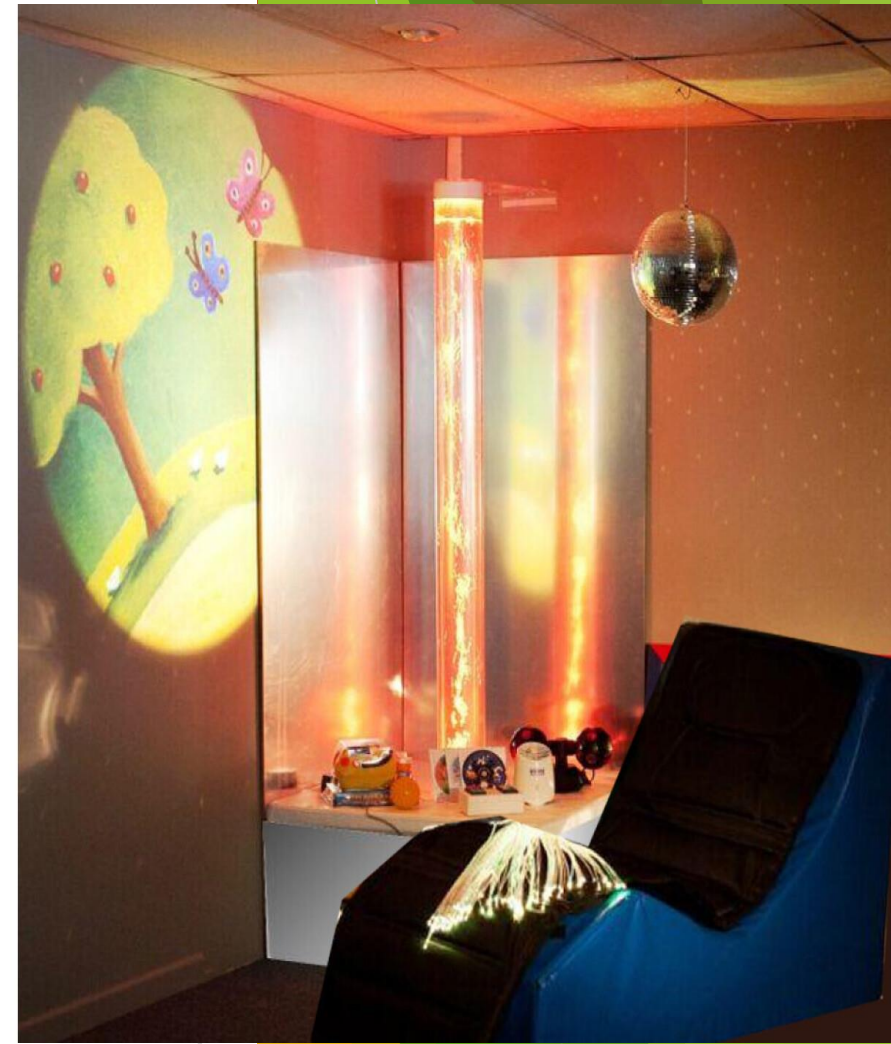

L: 3' x W: 3' x H: 80"

This is a truck shipment

Deluxe Bubble Tube Corner Kit

- **Wireless/Genie Bubble Tube 80”**
 - Wireless Color Controller
 - Combination Wireless/Genie Receiver
- **Bubble Tube Security Bracket**
- **Square Tube Podium**
- **Quadrant Podium Bench**
- **Round Top Acrylic Mirrors (2)**
- **Bubble Tube Care Kit**
 - Water Clarifying Additive (2-4oz bottles)
 - Sensory Room Disinfectant Spray (1 bottle)
 - Check Valve Kit
 - Bubble Tube Drainage Pump

L: 6' x W: 3' x H: 80”

This is a truck shipment

Sensory Room Starter Kit

- Interactive Bubble Tube - 80"H
 - 4-Button Color Controller
 - Square Tube Podium
 - 3' x 3'
 - Bubble Tube Security Bracket
 - Bubble Tube Care Kit
 - Acrylic Mirror Set
 - Fiber Optic Spray with LED Light Source
 - 100 plastic strands/80" long
 - SNAP Projector
 - Projector Wheels - Pets, Space, Sealife
 - Relaxer Positioning Chair
 - Heated Massage Mat for Relaxer
- Mirror Ball Kit
 - 8" mirror ball
 - Pinspot
 - Rotator
 - Electric powered
 - Northern Lights Projector
 - Quiet Fidget & Fun Kit

Portable Sensory Den Kit

- **Portable Sensory Den**
 - SoftPlay Enclosure with one acrylic mirror
 - H: 47" x W: 39" x L: 47"
- **Fiber Optic Spray**
 - LED Light Source
 - 100 Tails-80" Long
- **Visual Sensory Backpack**
 - Variety of visual manipulatives

CitaDwell Sensory Corner

Kit includes:

- Calming Hurricane or Bubble Tube - 48"
- Half Circle Padded Podium
- Two Curved Mirrored/White Walls
 - Two Sided
- One Straight Mirrored/White Wall
 - Two Sided