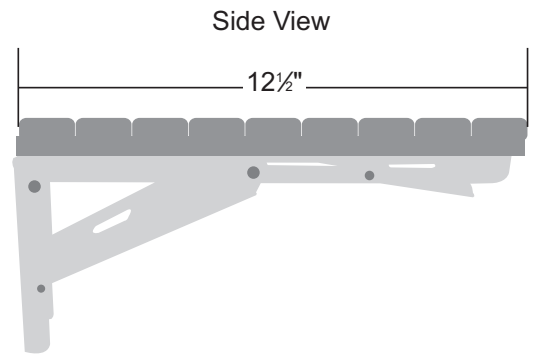

- Mounts directly to the shower wall
- 304 Stainless Steel wall brackets lock securely into place when the seat is lifted, yet folds down easily when not in use
- Brackets are set 16" on center
- Seat remains in raised position until you fold it down
- Low pressure spring action makes it easy to raise and lower the seat
- Rounded edges on seat battens for comfort and safety

Dimensions:

- 17"W x 12 1/2"D (431.8 x 317.5mm) Bracket

250-300 lbs
113-136 kg

User Weight Capacity*