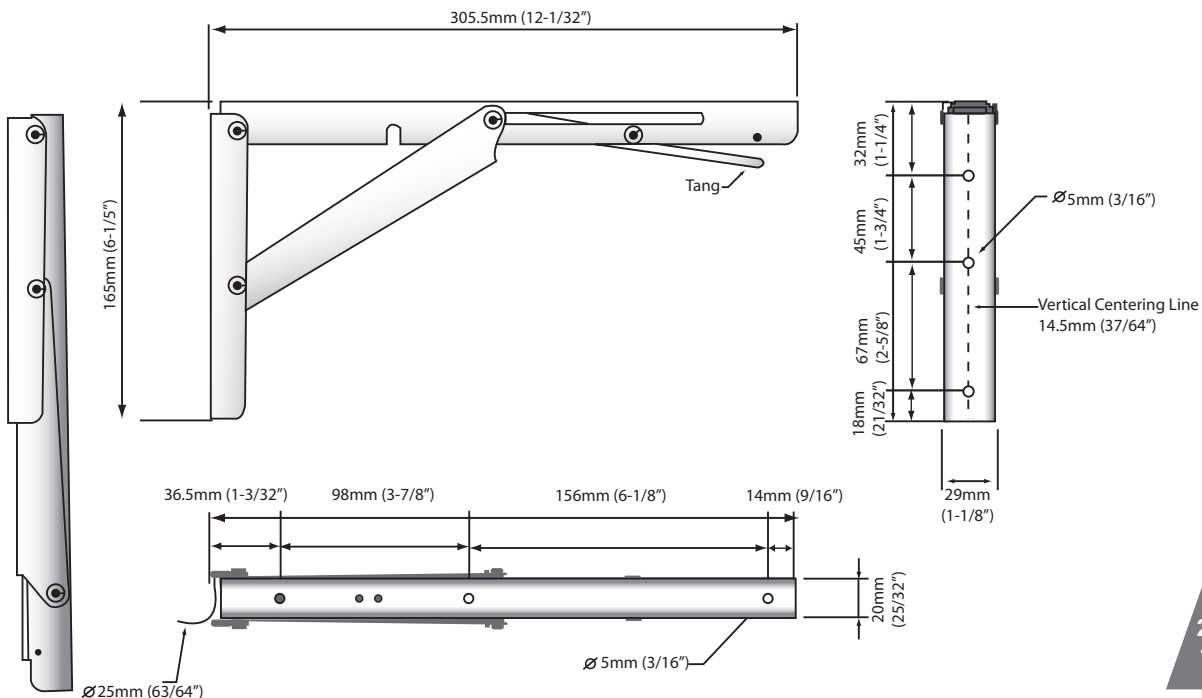

- Mounts directly to the shower wall
- 304 Stainless Steel wall brackets lock securely into place when the seat is lifted, yet folds down easily when not in use
- Brackets are set 16" on center
- Seat remains in raised position until you fold it down
- Low pressure spring action makes it easy to raise and lower the seat
- Rounded edges on seat battens for comfort and safety

Dimensions:

- 17"W x 12 1/2"D (431.8 x 317.5mm) Bracket

250-300 lbs
113-136 kg

User Weight Capacity*