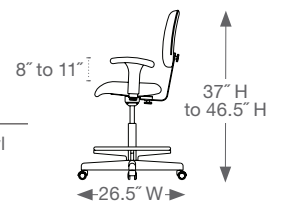

OPTIONS

Vinyl upgrades
Champion, graded vinyl selections*
Customer's own material (COM)
PVC-free material

*For available patterns and colors for graded vinyl selections, please contact your Champion sales representative.