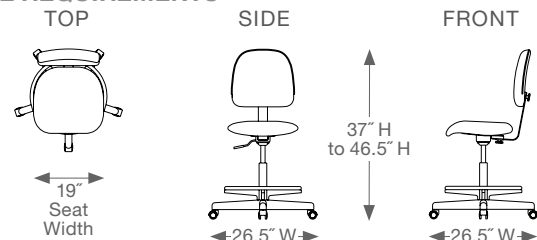

Champion's Task Chairs come standard with a large, adjustable seat on a 25-inch pedestal. The height adjusts easily with a hand lever under the seat and the foot-ring creates a comfortable place for users to rest their feet. Champion's Task Chairs are ideal for nurse's stations, computer terminals, clinic offices, lab rooms or other applications.

Cranberry
T96

Printed color swatches may not be an exact match to actual fabrics and are enlarged to show detail.

STANDARD FEATURES

SERIES #	505	506
Adjustable seat	•	•
Mounts on a 25" pedestal	•	•
Protected backrest frame with vinyl bumper	•	•
Footrest ring	•	•
Height-adjustable armrests		•

SPACE REQUIREMENTS

SPECIFICATIONS

SERIES #	505	506
Weight capacity	300 lbs.	300 lbs.
Overall width (wheel base)	26.5"	26.5"
Overall height	37" - 46.5"	37" - 46.5"
Seat width	19"	19"
Seat height (adjustable)	21" - 28"	21" - 28"
Arm height from seat	N/A	6.5"