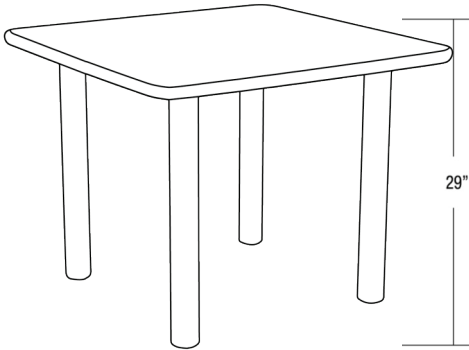

42" or 48" Square Top