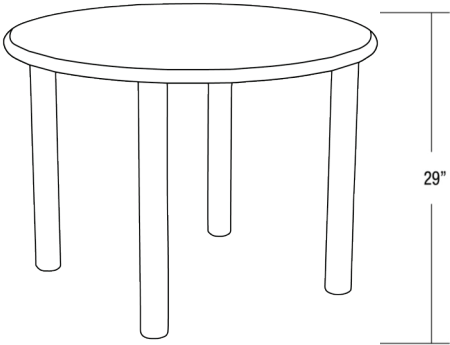

THE ENDURANCE™ SERIES

Steel Leg Laminate Tables

OVERVIEW

The Endurance™ Steel Leg Laminate Tables are versatile, heavy duty tables ideal for dayroom and dining areas.

Manufactured to ISO Quality Standards in the USA.

FABRICATION/MATERIAL

Laminate Top is seamless one-piece design for high impact resistance. Rounded edge for increase safety and comfort. Attached to legs with tamper-resistant screws. Flame Retardant (as shown passes Cal 133). Test reports available upon request.

STEEL LEGS FEATURE: The legs are fastened to the top using tamper-resistant screws with metal to metal connection for added strength and durability. 4" diameter, 14 gauge tubular steel legs fully welded to 1/4" steel mounting plates. Bolt to floor or floor glide options.

COLOR Gray top.

OPTIONS Plain Top and Game Top. Dura-Edge or Vinyl Edge. Bolt to floor or floor glide options.

ASSEMBLY The legs affix to the table top with tamper resistant screws. Hardware bit size: T40. Can be bolted to the floor.

WARRANTY 3 Year Factory Warranty.

42" or 48" Round Top