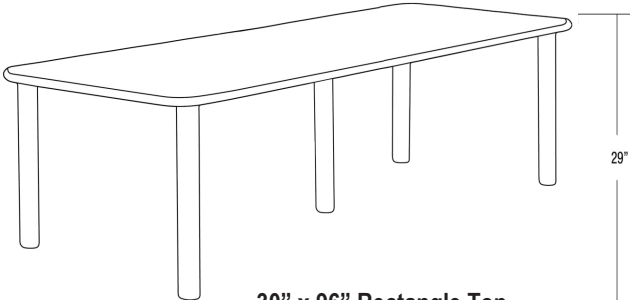

**WARRANTY** 3 Year Factory Warranty.

42" or 48" Round Top

42" or 48" Square Top

30" x 72" Rectangle Top

30" x 96" Rectangle Top