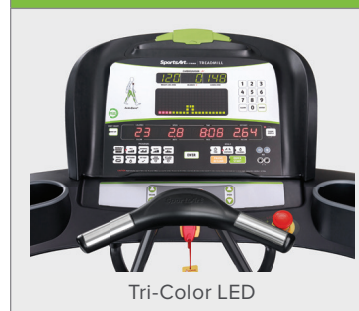

T635M TREADMILL

The T635M is rated for moderate cardiac and physical rehab and offers clients a low cost, value driven option when compared to competitive models with many of the same functions and features.

KEY FEATURES

- Bi-directional belt motion for retro walking and gait observations
- Isolation components meet UL requirements for current leakage in medical settings
- Full length medical side rails with pediatric lower sections for better patient stability
- Center handhold bars offer greater comfort for surgery patients

TECHNICAL DETAILS

Unit Weight	353 lbs / 160 kg
Dimensions (LxWxH)	83.5 x 38.6 x 56.7 in / 212 x 98 x 144 cm
Running Area (LxW)	61 x 22 in / 155 x 55.9 cm
Speed Range	Reverse: 0.1–3.0 mph / Forward: 0.1–10 mph
Incline Range	0–15%
Drive Motor	3.2 HP DC
Power Requirements	15A / 120v / 60Hz - Dedicated Circuit
Plug Requirements	NEMA / 5-15P
Max User Weight	400 lbs / 180 kg
Step Up Height	7.5 in / 19 cm
Micro Amp Leakage Components	Medical Grade ≤ 300µA, Green Dot Power Cord
Readouts	Calories, Speed, Time, Distance, Cal/HR, METs, Pace, Incline, Heart Rate, Weight Loss Zone, Cardio Zone, ActivZone
Workout Programs	Quick Start, Manual, Random (x 10,000), Interval (x3), Glute (x2), Hill (x3), 5K, 10K, Fat Burn, HRC (x3), Fitness Test (Bruce, Gerkin)
Features	CSAFE port Medical handrails 0.1 SafeStart™ speed (forward & reverse) Contact and telemetry heart rate 4-Ply 61 x 22 in. belt USB port for device charging (x2) ECO-Glide™ auto lubrication system Center handle bar with contact heart rate Dual headphone jack with built-in volume control Emergency stop
Optional Features	Wired controller remote 3-speed fan SA Well +™ workout tracking function Equipment mat: 3' x 7.5'

WARRANTY