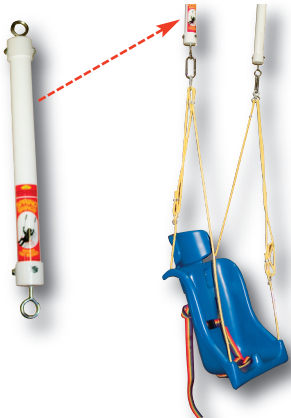

Skillbuilders® swing seats

seat	inner dimensions	capacity
small	20"L x 12"W x 9"D	75 lb
medium	23"L x 15"W x 10"D	150 lb
large	31"L x 20"W x 14"D	200 lb

- plastic seat is available with and without a built-in abductor (pommel)
- safety harness and crotch strap standard for proper positioning
- adjustable suspension mechanism will fit any frame up to ten feet
- optional headrest, legrest, seat cover and swing tie-down straps available

- complete full support swing seat comes with pommel, headrest and legrest, harness and crotch strap
- small is for child, medium for teenager and large for adult

	seat with pommel	
	with rope	with chain
small	30-1630 100.00	30-1590 150.00
medium	30-1631 150.00	30-1591 200.00
large	30-1632 275.00	30-1592 325.00

	seat without pommel	
	with rope	with chain
small	30-1634 75.00	30-1593 125.00
medium	30-1635 125.00	30-1594 175.00
large	30-1636 225.00	30-1595 275.00

	complete swing seat	
	with rope	with chain
small	30-1640 235.00	30-1596 285.00
medium	30-1641 285.00	30-1597 335.00
large	30-1642 450.00	30-1598 500.00

bouncer accessory

- bounce adapter adds a new dimension of vestibular challenge to swinging
- child can bounce while swinging back-and-forth or use without swinging
- 125 lb working load each bouncer

30-1692	bouncer, each	75.00
30-1692-2	bouncer, pair	135.00