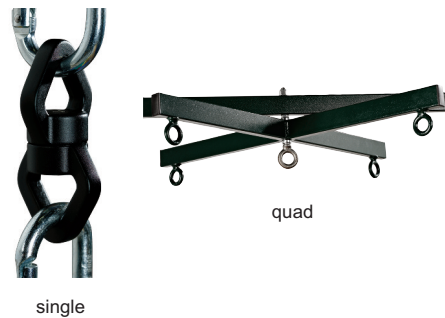

rotator accessories

- rotator adapter adds a new dimension and vestibular challenge to swinging

30-1695	single attachment	100.00
30-1697	quadruple attachment	250.00