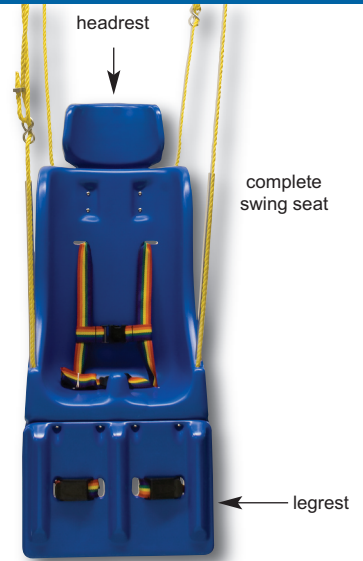

Skillbuilders® swing seats

seat	inner dimensions	capacity
small	20"L x 12"W x 9"D	75 lb
medium	23"L x 15"W x 10"D	150 lb
large	31"L x 20"W x 14"D	200 lb

- plastic seat is available with and without a built-in abductor (pommel)
- safety harness and crotch strap standard for proper positioning
- adjustable suspension mechanism will fit any frame up to ten feet
- optional headrest, legrest, seat cover and swing tie-down straps available

- complete full support swing seat comes with pommel, headrest and legrest, harness and crotch strap
- small is for child, medium for teenager and large for adult

	seat with pommel	
	with rope	with chain
small	30-1630 100.00	30-1590 150.00
medium	30-1631 150.00	30-1591 200.00
large	30-1632 275.00	30-1592 325.00

	seat without pommel	
	with rope	with chain
small	30-1634 75.00	30-1593 125.00
medium	30-1635 125.00	30-1594 175.00
large	30-1636 225.00	30-1595 275.00

	complete swing seat	
	with rope	with chain
small	30-1640 235.00	30-1596 285.00
medium	30-1641 285.00	30-1597 335.00
large	30-1642 450.00	30-1598 500.00

bouncer accessory

- bounce adapter adds a new dimension of vestibular challenge to swinging
- child can bounce while swinging back-and-forth or use without swinging
- 125 lb working load each bouncer

30-1692	bouncer, each	75.00
30-1692-2	bouncer, pair	135.00