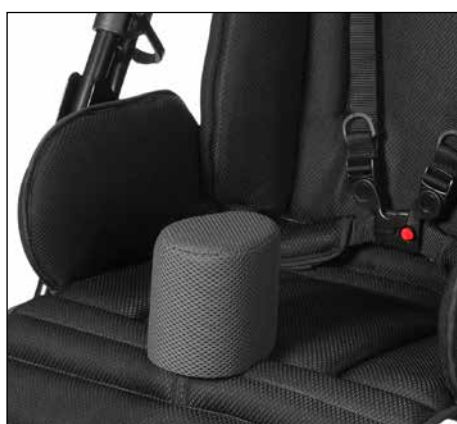

Abduction block	Swiftly	Swiftly 2
Item code	9800066206000	9800067206000
Size (w x h x l)	6 x 9 x 10 cm 2.4 x 3.5 x 3.9"	7 x 10,5 x 11 cm 2.8 x 4.1 x 4.3"
Colour	grey	grey
Note	cannot be used in combination with crotch strap