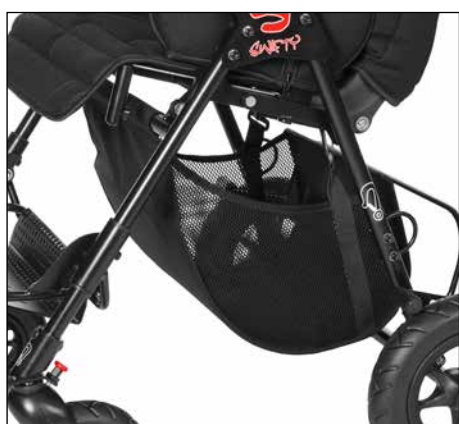

Basket	Swiftly 2
Item code	9800068350000
Size (w x h x l)	33 x 18,5 x 30 cm 13 x 7.3 x 11.8"
Volume	15 l
Loading capacity	3 kg / lbs
Colour	black