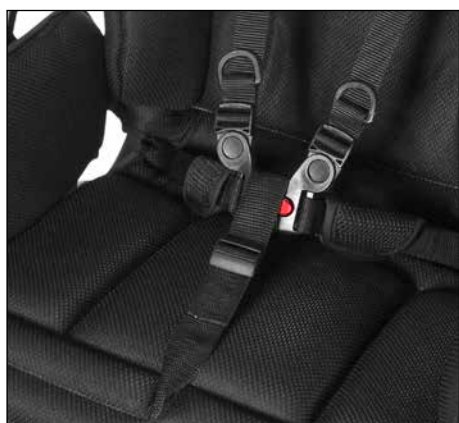

Crotch strap	Swiftly	Swiftly 2
Item code	9800063411000	9800063411000
Belt length	ca. 18 - 33 cm / 7.1 - 13"	ca.18 - 33 cm / 7.1 - 13"
Colour	black	black
Note	can only be used in combination with pelvic harness or H-belt