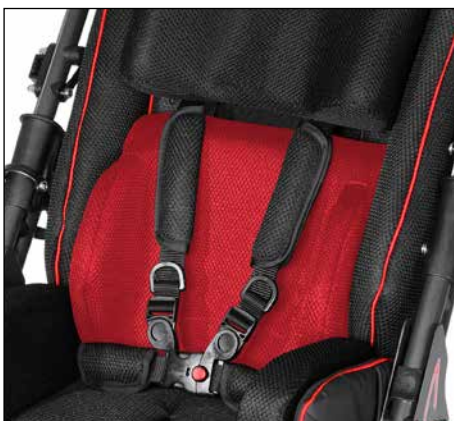

Backrest upholstery (part of seat minimizer set)	Swiftly	–

Item code	5005100219005	–
Size (h x w)	28 x 26 cm / 11 x 10.2"	–
Depth	12,5 cm / 4.9"	–
Width (between lateral trunk upholstery)	21,5 cm / 8.5"	–
Colour	black	–

Item code	5005100226000	–
Dimensions	s. option black	–
Colour	red	–