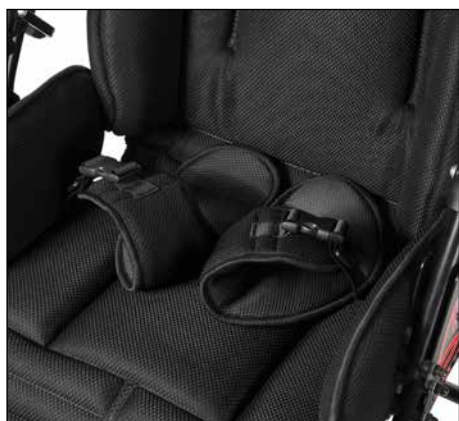

Soft pelvic harness	Swiftly	Swiftly 2
Item code	9800066146000	9800067146000
Width upholstered area rear	21 cm / 8.3"	26,5 cm / 10.4"
Belt length	45 cm / 17.7"	45 cm / 17.7"
Colour	black	black