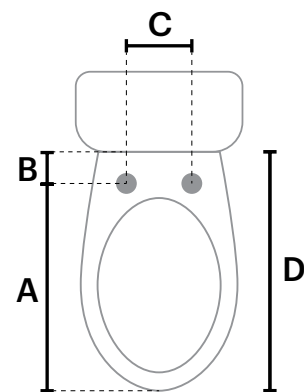

NOTE: The specifications listed above are subject to change without prior notice for reasons of improving the product performance.

Brondell®

Weight and Dimensions	
Dimensions (L x W x H)	Elongated: 20.7" x 15" x 3.9" / 52.6 cm x 38.1 cm x 9.9 cm
Seat Thickness	1" / 2.5 cm
Bidet Hose Length	23.6" / 60 cm
Bidet Hose Connection Size	½" x ½"
T-Valve Connection Size	⅜" x ⅜" x ½"
Weight	Elongated: 8.7 lb / 3.94 kg

Warm Water Washing Device	
Supply Water Pressure	7.11 psi–106.7 psi / 0.05 MPa–0.74 MPa
Incoming Water Temperature	50°F–89.6°F / 10°C–32°C
Default Cycle Time	2 minutes
Water Pressure Control	5 levels
Water Temperature Control	4 levels: OFF - Room Temp; Low - 93.2°F / 34°C; Medium - 98.6°F / 37°C; High - 104°F / 40°C
Max Heater Power Consumption	1400 W

Get the right fit.

- A. Center of bolt holes to front of toilet bowl
Elongated: 17.7"–18.5" / 44.9 cm–47 cm
Round: 16.9"–17.5" / 42.9 cm–44.5 cm
- B. Distance from center of bolt holes to toilet seat tank
All models: Minimum 1.5" / 3.81cm
If the distance from the center of the bolt holes to the toilet tank is less than 1.5 inches, the seat may extend slightly over the front edge of your toilet bowl.
If the distance from the center of the bolt holes to the toilet tank is less than 2 inches, the seat may extend slightly over the front edge of your toilet bowl.
- C. Distance between bolt holes
All models: 5.25"–7.45" / 13.3cm–18.9cm
- D. Measure the distance from the front of the toilet tank to the front of the toilet bowl.
If this measurement is less than 20 inches, the seat will extend over the front edge of the toilet. Consider purchasing a Round size to reduce the amount the seat extends over the front edge.