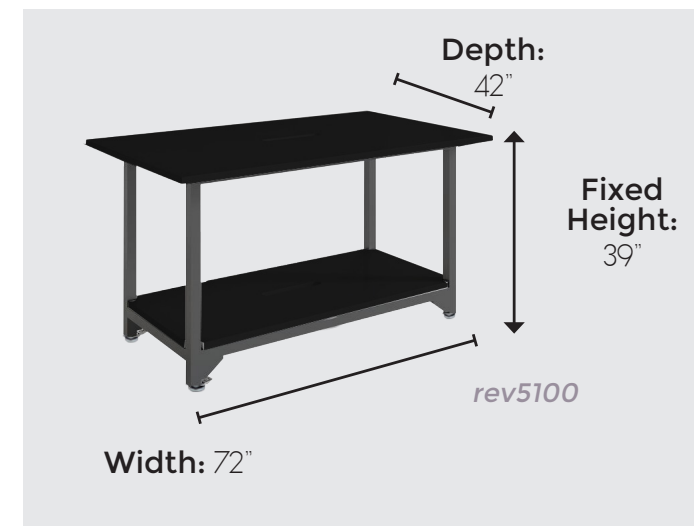

rev.
247

WORKSPACE
REINVENTED

REV247

Standing Conference Table

REV247 offers a contemporary standing conference table. A clean, sleek design anchored on a sturdy steel base provides the stability and strength you need with a stylish touch. The Standing Conference Table offers a generous work surface that can fit up to 8 people and a lower shelf that's perfect for storage or resting a foot on.

STANDARD FEATURES:

- Load Capacity: 300 lbs
- 72"W x 42"D x 39"H
- Steel base with charcoal finish
- Lower shelf for storage
- Grommet hole for cable management
- Assembles quickly and easily

Load Capacity: 300 lbs.

STANDING Conference Table

*rev5100
with
casters*