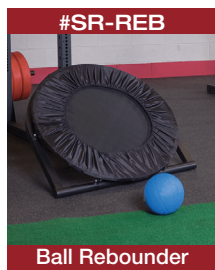

Body-Solid®
ProClubLine