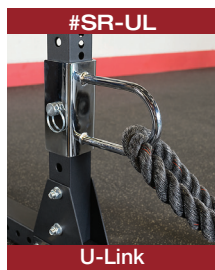

SPR500 Pro Clubline Commercial Half Rack

Body-Solid®
Pro Club Line

Special Features

- Space-saving rack
- Ideal for Olympic lifts, deadlifts, squats and more
- 3" x 3" 11-gauge steel mainframe
- Premium J-cup liftoffs and Safety Spotter Arms
- Integrated chinning bar
- Weight Capacity: 1000lbs
- 50"L x 53"W x 89"H and 212 Lbs.

Warranty

Frame & Welds Lifetime
Bushings and Hardware 3 Years
Pad, Rollers and Grips 1 Year

Frame & Welds Lifetime
Bushings and Hardware Lifetime
Pad, Rollers and Grips Lifetime

Optional Attachments

Body-Solid®
ProClubLine