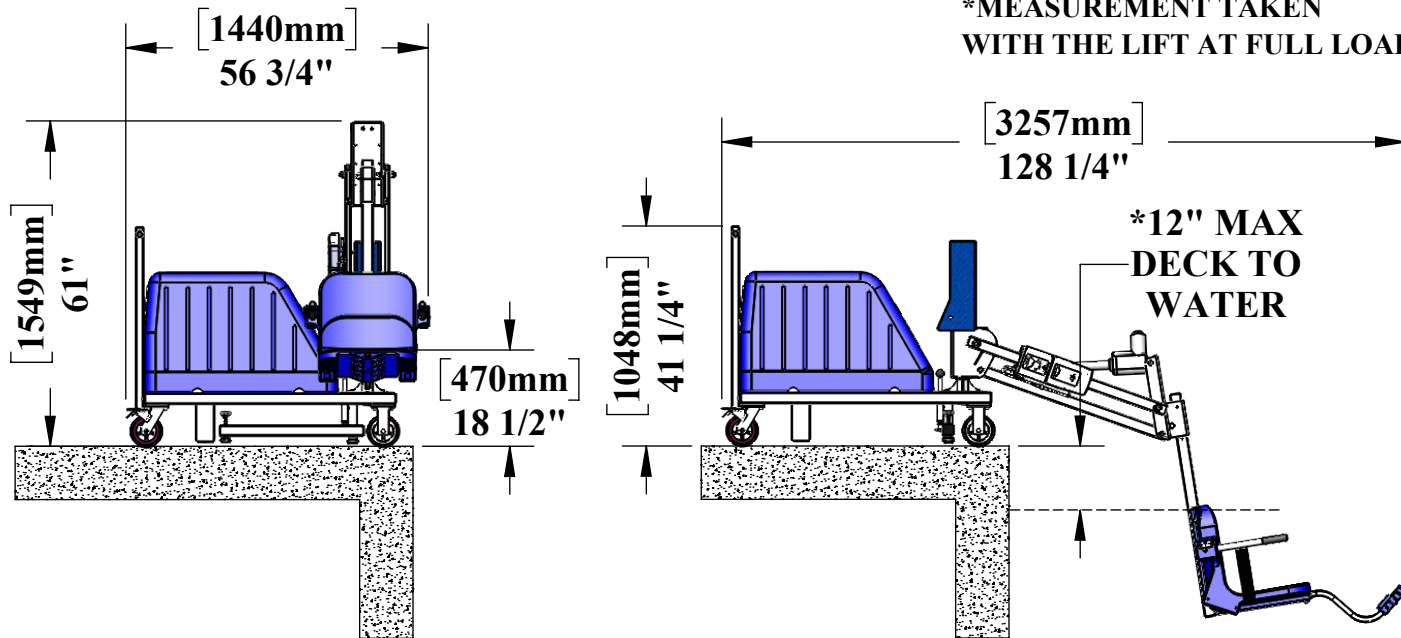

# MIGHTY VOYAGER PORTABLE LIFT

U.S. PATENT #10,792,203

\*MEASUREMENT TAKEN WITH THE LIFT AT FULL LOAD

[2314mm]  
91 1/8"

FOOTREST OUT

[2013mm]  
79 1/4"

FOOTREST IN

[1557mm]  
61 1/4"

PRODUCT WEIGHT: 315lbs [143kg]

PRODUCT WEIGHT W/ SAND: 1215lbs [551kg]

MAX WEIGHT CAPACITY: 325lbs [147kg]

MAX WATER DRAFT: \*12"

SEAT HEIGHT ADJUSTMENT: 6" IN 2" INCREMENTS

VERTICAL TRAVEL DISTANCE: 48 1/2"

OUTRIGGERS  
MUST BE DEPLOYED  
BEFORE USE

NOTE:  
\*SPECIFICATIONS ARE SUBJECT TO CHANGE WITHOUT NOTICE

PRODUCT: <b>MIGHTY VOYAGER</b>	
PART #: <b>F-VGRPL</b>	
SCALE: <b>1:36</b>	DATE: <b>11/5/2020</b>
DRAWN BY: <b>KR</b>	REVISION: <b>00</b>