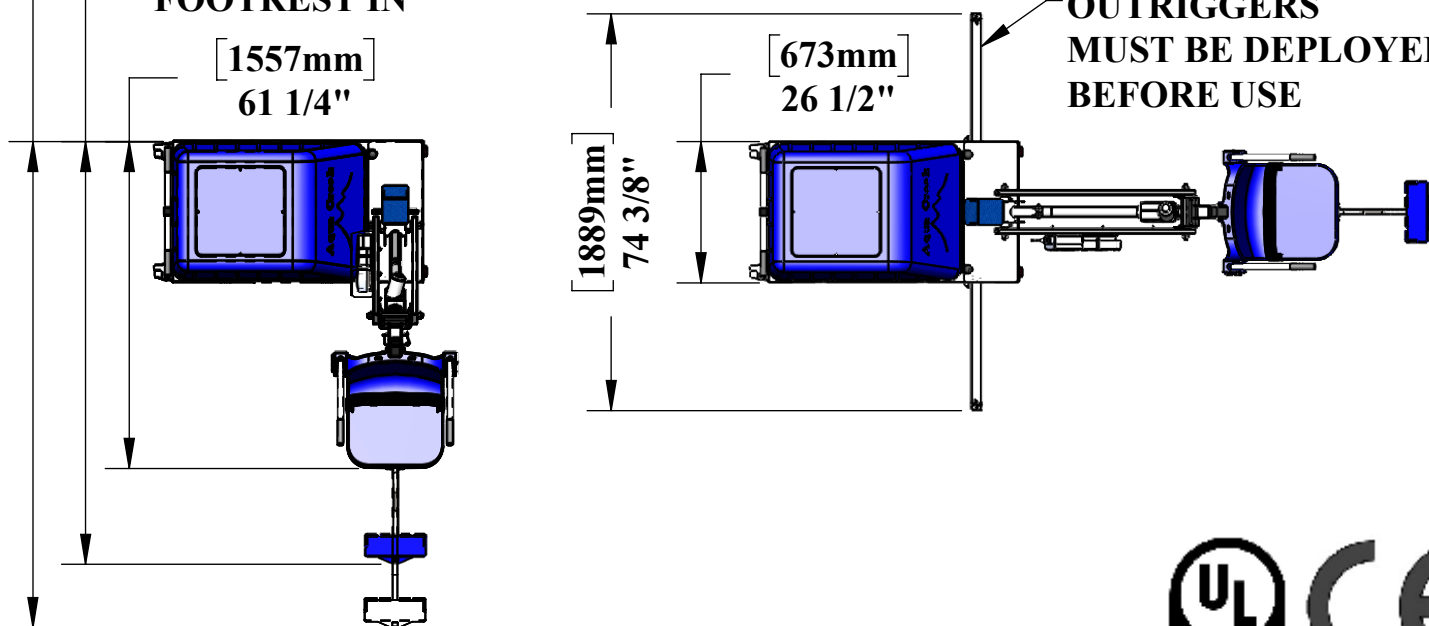

[2314mm]
91 1/8"

FOOTREST OUT

[2013mm]
79 1/4"

FOOTREST IN

[1557mm]
61 1/4"

PRODUCT WEIGHT: 315lbs [143kg]

PRODUCT WEIGHT W/ SAND: 1215lbs [551kg]

MAX WEIGHT CAPACITY: 325lbs [147kg]

MAX WATER DRAFT: *12"

SEAT HEIGHT ADJUSTMENT: 6" IN 2" INCREMENTS

VERTICAL TRAVEL DISTANCE: 48 1/2"

OUTRIGGERS
MUST BE DEPLOYED
BEFORE USE