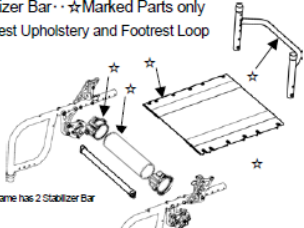

MEASUREMENTS

Seat Width 14in-20in+	Seat Depth 13in-20in (Net Frame) 13in-16in (Adj Short Frame) 16in-19in (Adj Long Frame)	Rear Wheel Size 24", 25" & 26"	RSH 14.5in-19in	Chair Weight 19 lbs
		FSH 17.5in-20.5in	Camber Angle 0, 2, 4, & 6 Degrees	

The Spazz-G is the adjustable/growth version of the Spazz. If you need to grow the chair width or depth wise it is easy to achieve with the available growth kit.

※Growth Kit Includes :
Seat Sling, Backrest Tube, Axle Tube & Clamps
Stabilizer Bar · · ☆Marked Parts only
Backrest Upholstery and Footrest Loop

*Long Frame has 2 Stabilizer Bar

Spazz-G

TECHINICAL SPECIFICATIONS

Main frame is 1" aluminum tubing. Gives you firm and support. Contoured middle frame. Clean frame lines. Can add heavy duty reinforcement option for up to 350lbs users.