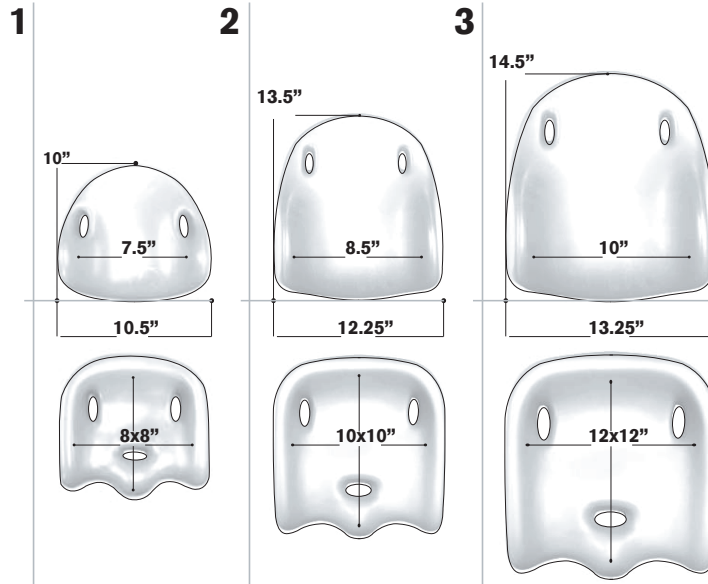

### Part A and B

Product Securing strap Child

Harness strap

Secure product straps tightly around back of chair

Secure product straps tightly around seat of chair

## Specifications Size 1,2,3