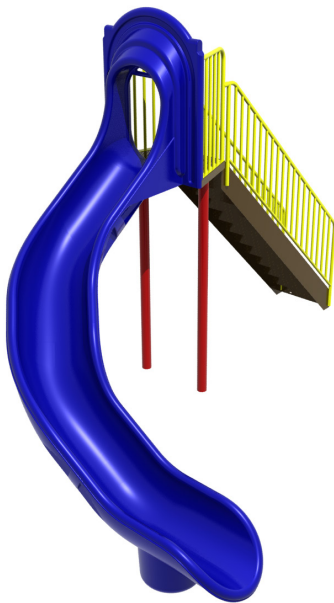

SLIDES

6' "S" Tunnel Slide

902-295 (shown above)
902-290 (6' Tunnel Slide)

Ages: 5-12 years
Dimensions: 6' x 17'
Use Zone: 18' x 29'
Weight: 750 lbs.

7' and 8' slides are available in multiple configurations as shown in the illustration above.

7' Slide *

Ages: 5-12 years Dim: 4'x14'
* Snake Left slide shown above

		Use Zone	Weight
902-311	Ind. Sec left turn	23' x 27'	724 lbs.
902-312	Ind. Sec left veer	24' x 34'	724 lbs.
902-313	Ind. Sec right turn	23' x 27'	724 lbs.
902-314	Ind. Sec right veer	24' x 34'	724 lbs.
902-315	Ind. Sec straight	16' x 33'	724 lbs.
902-316	Ind. Sec left snake	17' x 33'	724 lbs.
902-317	Ind. Sec right snake	17' x 33'	724 lbs.

8' Slide *

Ages: 5-12 years Dim: 4'x14'
* Straight slide shown above

		Use Zone	Weight
902-310	Ind. Sec left turn	16' x 36'	764 lbs.
902-318	Ind. Sec left veer	26' x 28'	764 lbs.
902-319	Ind. Sec right turn	26' x 37'	764 lbs.
902-320	Ind. Sec right veer	26' x 28'	764 lbs.
902-321	Ind. Sec straight	26' x 37'	764 lbs.
902-322	Ind. Sec left snake	18' x 37'	764 lbs.
902-328	Ind. Sec right snake	18' x 37'	764 lbs.