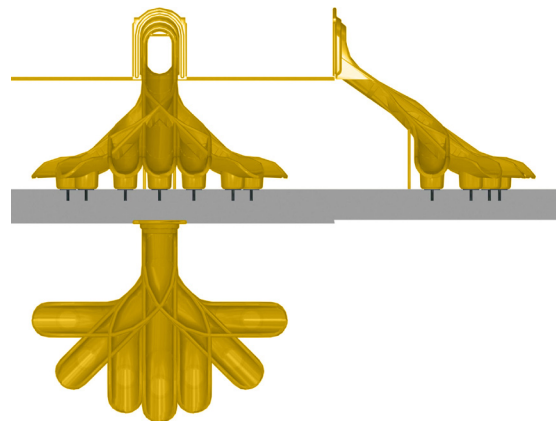

SLIDES

6' "S" Tunnel Slide

902-295 (shown above)
902-290 (6' Tunnel Slide)

Ages: 5-12 years
Dimensions: 6' x 17'
Use Zone: 18' x 29'
Weight: 750 lbs.

7' and 8' slides are available in multiple configurations as shown in the illustration above.

7' Slide *

Ages: 5-12 years Dim: 4'x14'
* Snake Left slide shown above

		Use Zone	Weight
902-311	Ind. Sec left turn	23' x 27'	724 lbs.
902-312	Ind. Sec left veer	24' x 34'	724 lbs.
902-313	Ind. Sec right turn	23' x 27'	724 lbs.
902-314	Ind. Sec right veer	24' x 34'	724 lbs.
902-315	Ind. Sec straight	16' x 33'	724 lbs.
902-316	Ind. Sec left snake	17' x 33'	724 lbs.
902-317	Ind. Sec right snake	17' x 33'	724 lbs.

8' Slide *

Ages: 5-12 years Dim: 4'x14'
* Straight slide shown above

		Use Zone	Weight
902-310	Ind. Sec left turn	16' x 36'	764 lbs.
902-318	Ind. Sec left veer	26' x 28'	764 lbs.
902-319	Ind. Sec right turn	26' x 37'	764 lbs.
902-320	Ind. Sec right veer	26' x 28'	764 lbs.
902-321	Ind. Sec straight	26' x 37'	764 lbs.
902-322	Ind. Sec left snake	18' x 37'	764 lbs.
902-328	Ind. Sec right snake	18' x 37'	764 lbs.