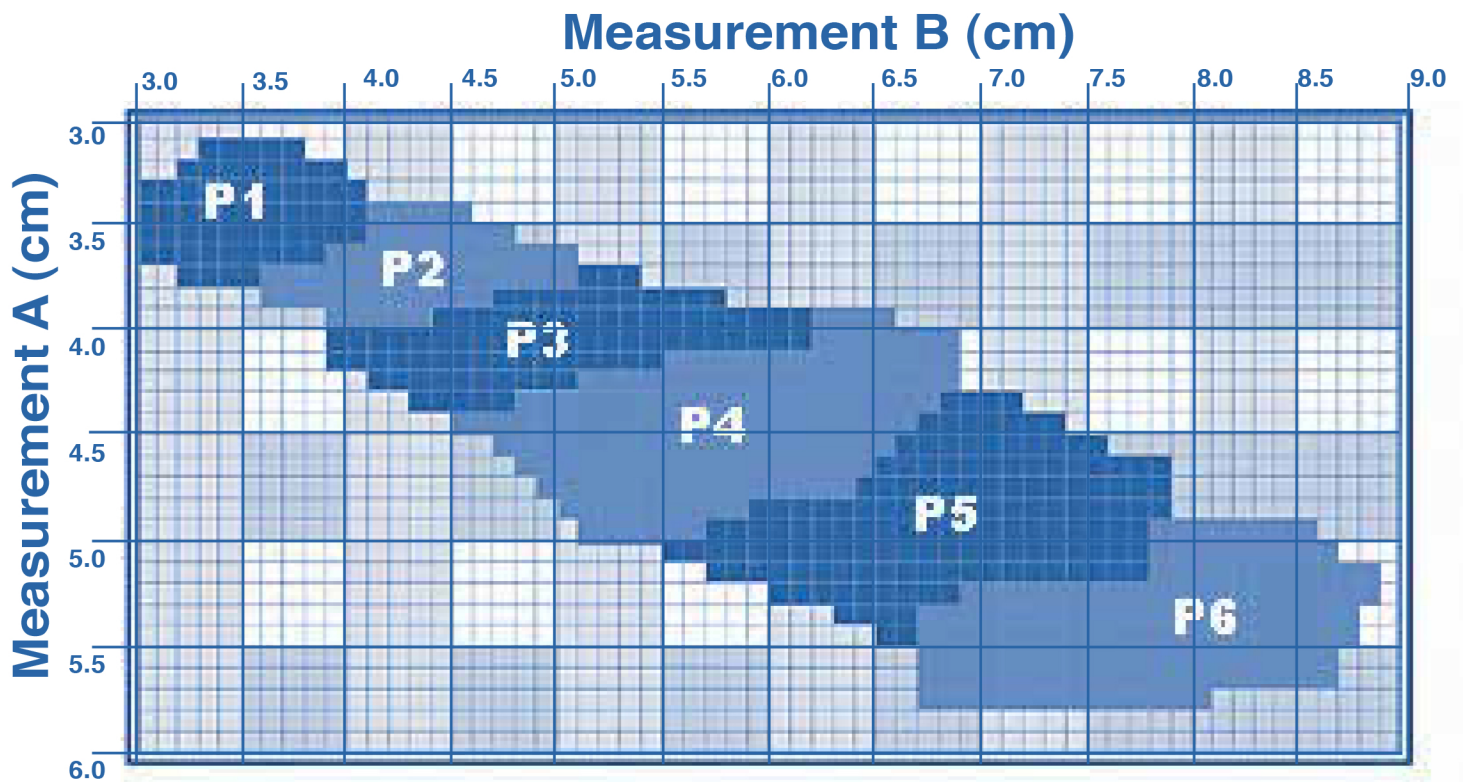

McKie

Splints

Pediatric Size Chart:

Neonatal Size Chart:

Sizes: **N1**

N2

N3

2.4 - 2.7 cm

2.7 - 3.0 cm

3.0 - 3.3 cm

(Use Measurement A only)