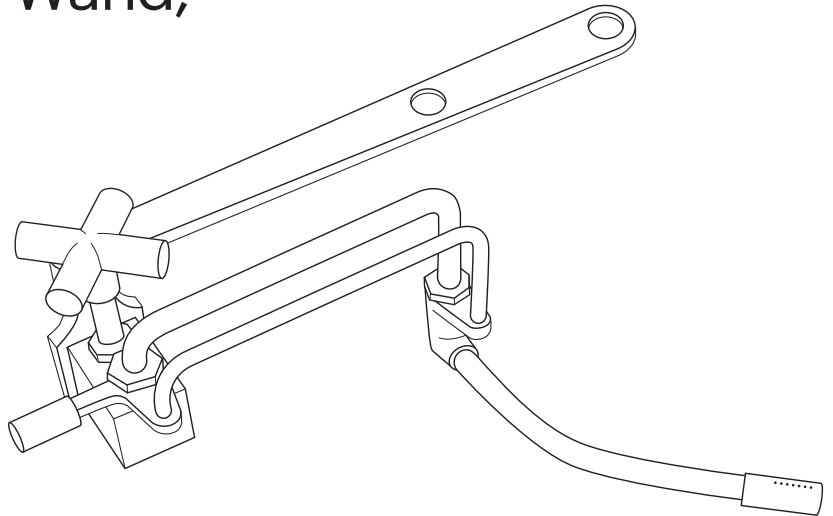

Brondell®

Side-Mounted Attachable Bidet with Adjustable Spray Wand, Ambient Temperature

Model: SMB-15

Features

- Durable zinc-plated, all-brass construction
- Manual swing-action arm lever controls nozzle positioning
- Adjustable water pressure
- Brass internal valve
- Stainless-steel $\frac{3}{8}$ " T-valve with chrome finish
- Braided-metal cold water supply hose
- Simple, DIY installation and adjustable toilet fit
- No electricity or batteries required
- All accessories included for standard installation
- One-Year Warranty

Technical Specifications

Dimensions (L x W x H)	11.02" x 4.33" x 3.15" / 28 cm x 11 cm x 8 cm
Product Thickness	0.2" / 0.5 cm
Weight	1.87 lbs / 0.85 kg
Supply Water Pressure	14.5 psi–116.03 psi / 0.1 MPa–0.8 MPa
Incoming Water Temperature Range	32°F–158°F / 0°C–70°C
Flow Rate	2.0 g/min / 7.57 l/min
Internal Valve Material	Brass
Bidet Hose Length	15.7" / 40 cm
Bidet Hose Fitting/Connection Size	$\frac{1}{2}$ " x $\frac{3}{8}$ "
Cold Water T-Valve Connection Size	$\frac{7}{8}$ " x $\frac{1}{8}$ " x $\frac{1}{2}$ "