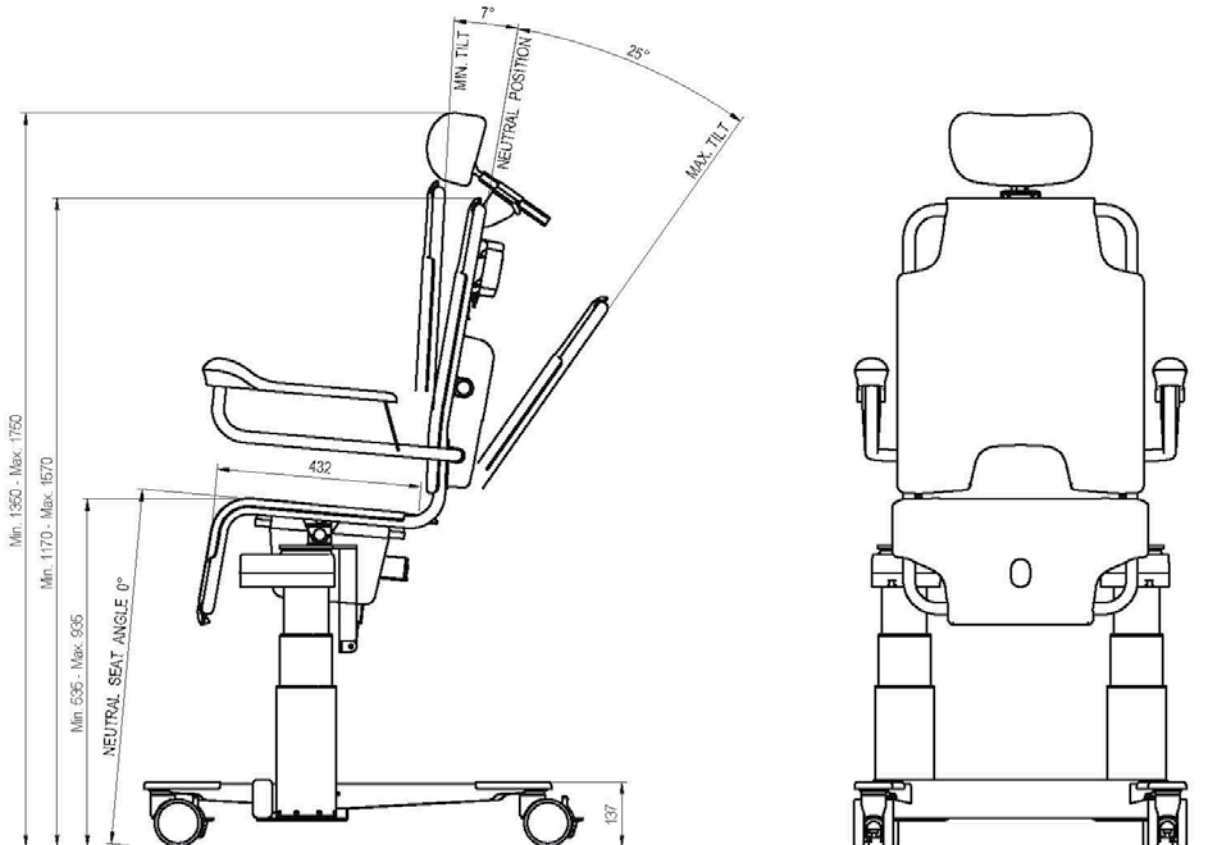

# TR 1000 Shower Chair

Hygiene Equipment  
Designed for People

## Product measurements

TR EQUIPMENT