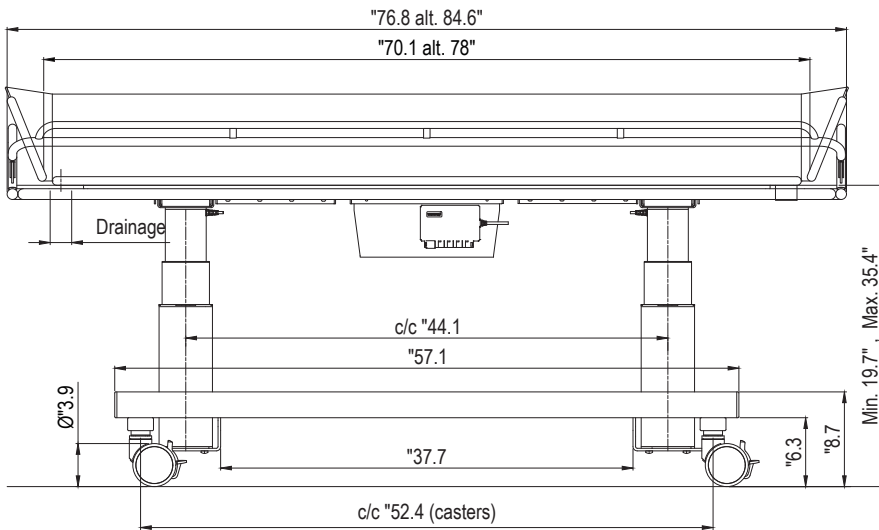

# TR 3200 Shower Trolleys

Hygiene Equipment  
Designed for People

## Product measurements

TR EQUIPMENT