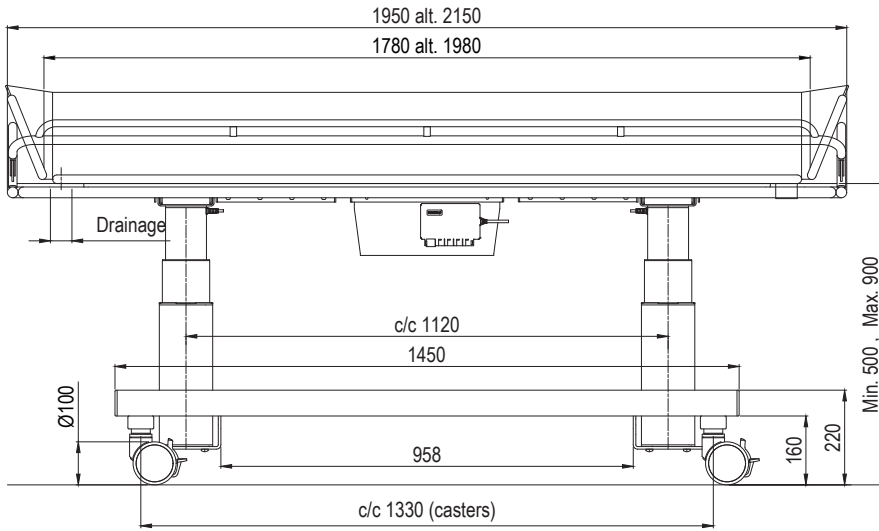

# TR 3200 Shower Trolleys

Hygiene Equipment  
Designed for People

## Product measurements

TR EQUIPMENT