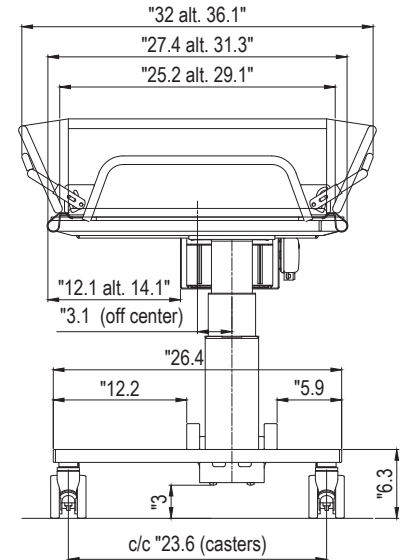

# TR 3200 Shower Trolleys

Hygiene Equipment  
Designed for People

## Product measurements

TR EQUIPMENT