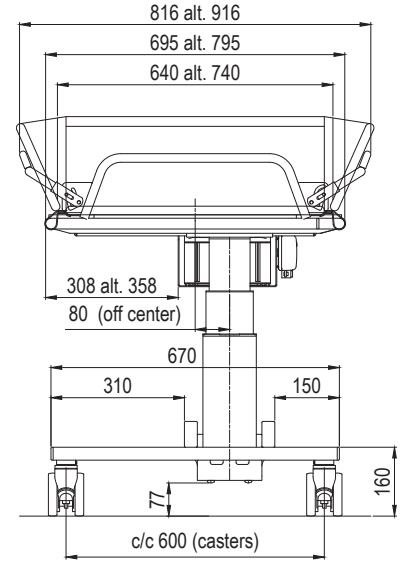

# TR 3200 Shower Trolleys

Hygiene Equipment  
Designed for People

## Product measurements

TR EQUIPMENT