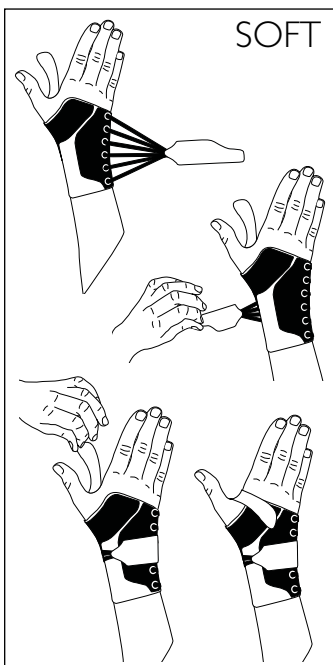

Material Specifications

This iproduct is made from polyester, nylon and elastan. This product is not flame retardant.

Washing Instruction

Close all Velcro prior to laundering. Machine wash in 40°C (104°F) gentle cycle. Use a washing bag. Dry flat. Do not tumble dry or dry clean.

Who to Contact

If any problems occur, remove the support and contact your fitter or store where purchased.

**Instructions for use**

1. Check that the support is complete and without damage.
2. Open the Velcro straps and release the lacing.
3. Pull the orthosis on like a glove.
4. Secure the strap around the wrist.
5. Secure the thumb strap.
6. Adjust for comfort.

Item No. BLACK	Side	Size	Wrist circumference
35222 1010	Left	X-Small	< 11 cm
35222 1011	Left	Small	11 - 14 cm
35222 1012	Left	Medium	14 - 17 cm
35222 1013	Left	Large	17 - 20 cm
35222 1014	Left	X-Large	20 - 23 cm
35222 2010	Right	X-Small	< 11 cm
35222 2011	Right	Small	11 - 14 cm
35222 2012	Right	Medium	14 - 17 cm
35222 2013	Right	Large	17 - 20 cm
35222 2014	Right	X-Large	20 - 23 cm