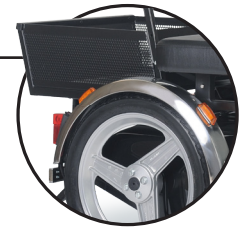

Features

- A balance of simplicity, reliability and classic design make the SE the world's leading personal electric vehicle for over 30 years
- Swiveling orthopedic chair for comfort and ease of access
- Easy to maneuver, quiet and easy operation
- Choice of selection: single or wide seat, with or without canopy

Extremely sturdy large rear basket

SE Porter
Large rear platform is a favorite for the service and maintenance industries

Specifications

		SE - Single		SE - Wide seat		SE Porter	
Overall length		62"	158 cm	62"	158 cm	78"	197 cm
Overall width		29"	73 cm	36"	91 cm	36"	91 cm
Overall height	Without canopy	49"	124 cm	40"	101 cm	40"	101 cm
	With canopy	--	--	70"	177 cm	--	--
Ground clearance		5"	12.5 cm	5"	12.5 cm	5"	12.5 cm
Weight	With batteries	322 lb	146 kg	359 lb	163 kg	381 lb	173 kg
	Without batteries	218 lb	99 kg	256 lb	116 kg	278 lb	126 kg
Travel range		28 m	45 km	28 m	45 km	28 m	45 km
Weight capacity Inc. driver		500 lb*	200 kg	500 lb*	200 kg	500 lb*	200 kg
Maximum speed		9.3 mph	15 Km/h	7.5 mph	12 Km/h	6.3 mph	10 Km/h
Maximun climbing angle		21%		21%		18%	
Turning radius		45"	115 cm	45"	115 cm	51"	130 cm
Seating		18"	46 cm	33"	85 cm	33"	85 cm
Tires type		Pneumatic		Pneumatic		Pneumatic	
Tires size	Front	2.75 X10"		2.75 X10"		2.75 X10"	
	Rear	2.75 X14"		2.75 X14"		2.75 X14"	
Battery type		Two 12 V 73A/h		Two 12 V 73A/h		Two 12 V 73A/h	
Power unit		Rear wheel drive, 24V DC motor		Rear wheel drive, 24V DC motor		Rear wheel drive, 24V DC motor	
Rear platform size		--		--		35X29"	90X73 cm
Color		black & chrome		black & chrome		black & chrome	

* US Model