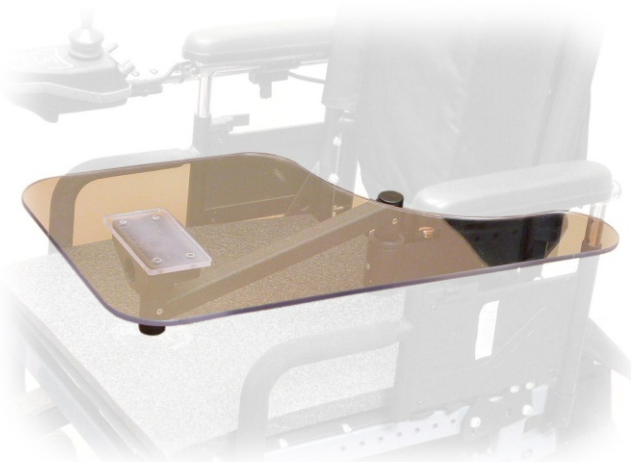

Scotty

Scotty Wheelchair System - Take your work surface with you!

Scotty Wheelchair System

Finally a system that allows you more flexibility, more mobility! With the Scotty Wheelchair System, you can put your work surface where you want it, when you want it. With a versatile collection of hardware, connectors, supporting links and work surfaces for many uses, you can choose a system that works best for you! And don't think of it as just a laptop tray. With other Scotty options you can also add a cup holder, a fishing rod, or an umbrella.

Scotty Kristen

Kristen is a center-mount pedestal tray. Its slide in base fits under a wheelchair seat cushion. Increase your mobility by adding the optional angle adjustable link at one or both ends, and/or by increasing or decreasing pedestal height when ordering.

Scotty Claire

Claire is a surface mount tray assembly. Several different base mounts can be ordered, and it's easy to increase flexibility. Simply add the optional angle adjustable link at one or both ends of the assembly.

Scotty Alex

The Alex is a side-mounted, swing-away tray that attaches to the arm of a manual wheelchair. Increase flexibility by adding the optional angle adjustable link at one or both ends of the arm.