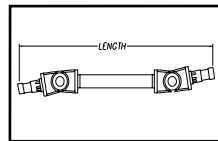

Clamp

Part #2350

Miscellaneous Parts

Selected Scotty Components

Kristen Base

Kristen Slide in Base
Part #2348

Adjustable Link (14")
Part #2364

Flat Tray Top
Part #2389 (12" x 14")

Alex Mount

Side Mount Bracket
Part #2349

Alex Link Arm
Part #2369 (5½")

Flat ½ Lap Tray
Part #2386 (left)

Mount Pearl, Halifax, Ottawa, Reston, VA
40 Bannister Street, Mount Pearl, NL, Canada
Toll-Free: 1-888-745-7914
Phone: (709) 745-7914 Fax: (709) 745-7927
E-mail: at@compusult.net
Web: www.compusult.net