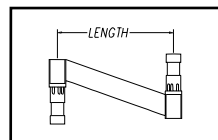

Alex Link Arm
Part #2369 (5½")