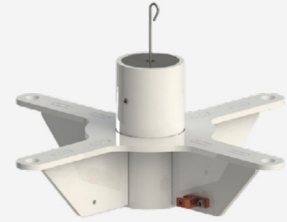

### ABOUT

An affordable option for above ground applications, the Super Power EZ has the biggest setbacks and clearances of any of our EZ series lifts. Featuring battery powered lifting capabilities, this model also rotates manually requiring assistance from others for operation.

## APPLICATIONS:

This lift works on raised pools and spas, and has anchoring options for concrete, pavers, and wood decks. Choose the appropriate anchor system for your needs. Anchors sold separately.

To see if the Super Power EZ 2 will work for you, visit our website and download the application guide, or contact our friendly sales team for assistance.

Standard Anchor  
F-033EZA

Paver Anchor  
F-30220

Surface Mount Anchor  
F-035EZSM

Wood Deck Anchor  
F-30600

For access to CADs, Revit drawings and more visit our Partner Login page on our website and become an Aqua Creek partner.

## OPTIONS & ACCESSORIES:

- Anchor options for concrete, paver, and wood deck applications
- Cover to protect your investment from the elements\*
- Four-point hanger bar for added safety
- Hard seat option
- Solar charger to maintain and extend battery life
- Various sling styles and sizes to choose from