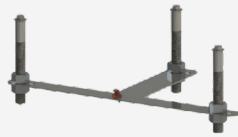

SPA LIFT ULTRA 51

APPLICATIONS:

This lift works on raised pools and spas, and can be anchored to pool decks made of concrete and wood. Choose the appropriate anchor for your needs. Anchors sold separately.

To see if the Spa Lift Elite works on your pool, visit our website and download the application guide, or contact our friendly sales team.

Standard Anchor
F-SAAK8