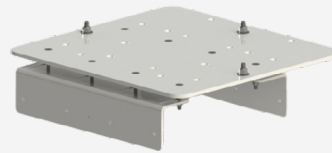

SPA LIFT ULTRA 51

APPLICATIONS:

This lift works on raised pools and spas, and can be anchored to pool decks made of concrete and wood. Choose the appropriate anchor for your needs. Anchors sold separately.

To see if the Spa Lift Elite works on your pool, visit our website and download the application guide, or contact our friendly sales team.

Standard Anchor
F-SAAK8

Wood Deck Anchor
F-107UEWDA

For access to CADs, Revit drawings and more visit our Partner Login page on our website and become an Aqua Creek partner.