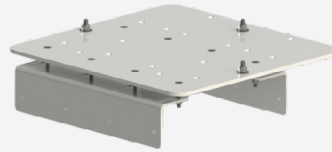

Wood Deck Anchor
F-107UEWDA

For access to CADs, Revit drawings and more visit our Partner Login page on our website and become an Aqua Creek partner.

OPTIONS & ACCESSORIES:

- Anchors for concrete or wood deck applications
- Chest strap for additional upper body support
- Cycle attachment to convert your lift into an aquatic bike
- Cover to protect your investment from the elements*
- Headrest for comfortable head support
- Solar charging station to conserve energy
- Upper chest strap for added torso stability

* Color and material options available