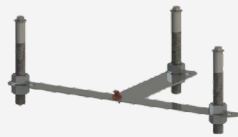

SPA LIFT ELITE 68

APPLICATIONS:

This lift works on raised pools and spas, and can be anchored to pool decks made of concrete and wood. Choose the appropriate anchor for your needs. Anchors sold separately.

To see if the Spa Lift Elite works on your pool, visit our website and download the application guide, or contact our friendly sales team.

Standard Anchor
F-SAAK8