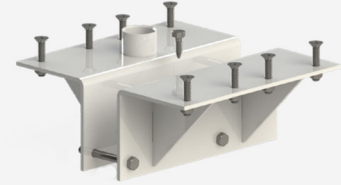

REVOLUTION XL DEEP DRAFT

REVOLUTION SERIES

ITEM# F-REVXL-DD

U.S. Patent No. D507,769S

ABOUT

All the features of the base model, plus the biggest anchor set backs and deepest water drafts of any of our lifts! With 360 degree direct drive rotation, this model is ideal for a wide range of applications including both in-ground and partially raised pools with wide gutters and small curbs.

APPLICATIONS:

This lift works on in ground and some partially raised pools and spas. This lift can also be anchored to pool decks made of concrete, pavers and even wood. Choose the appropriate anchor system for your needs. Anchors sold separately. To see if this lift works with your pool, visit our website and download the application guide for this product, or contact our friendly sales team.

Standard Anchor
F-808SA

Semi-Recessed Anchor
F-77SSA

Paver Anchor
F-808SA-10

Wood Deck Anchor
F-842SWDA

For access to CADs, Revit drawings and more visit our Partner Login page on our website and become an Aqua Creek partner.

OPTIONS & ACCESSORIES:

- Anchor options for concrete, paver, and wood deck applications
- Anchor adapters for many existing pool decks anchors
- Chest strap for additional upper body support
- Cover to protect your investment from the elements*
- Cycle attachment to convert to an exercise bike
- Headrest for comfortable head support
- Pull out leg rest for additional wall clearances
- Rescue spine board option
- Solar charging station to conserve energy
- Transport cart for easy removal from pool side for storage**