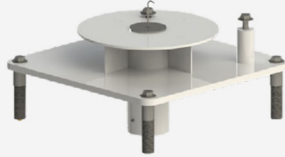

Semi-Recessed Anchor
F-77SSA