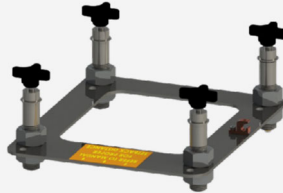

ADMIRAL

APPLICATIONS:

This lift works on in-ground pools and spas. This lift can also be anchored to pool decks made of concrete, pavers and even wood. Choose the appropriate anchor system for your needs. Anchors sold separately.

To see if the Admiral works on your pool, visit our website and download the application guide, or contact our friendly sales team.

Standard Anchor
F-04CAJP

Standard w/Quick Attach Knobs
F-046QAB-AT1

Paver Anchor
F-08CAJP