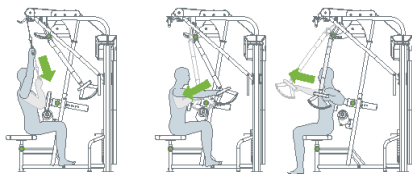

### Product Features

- 5-inch deep groove POM pulleys provide consistent cable tracking
- 14-gauge machine welded frame
- Stainless steel guide rods resist rust and maintain smooth operation
- Heavy-duty marine grade cushions
- Multiple adjustment points for maximum customization

### Notable Details

Our dual function series allows users to work at least 2 major muscle groups per machine maximizing both space and convenience.

Innovative pulling arm has an additional setting to allow for chest press increasing the number of available exercises.