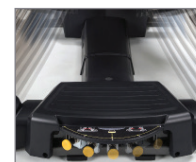

Console

Tri-Color LED

Special Features

5 position /
4-Bar Linkage

Rail Adjustment

Adjustable Foot Pedal