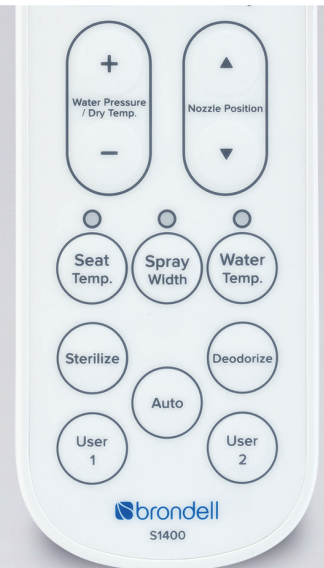

We've also redesigned the look and feel of the Swash 1400 specifically for North American toilets, with a hidden pocket for water and power connections, so that it fits more toilets than any other bidet seat on the market. With a new thinner remote control, this seat delivers a whole new user experience. The Swash 1400 is our best-looking and most-advanced bidet seat ever!

NEW FEATURES!

SWASH 1400 MODELS

S1400-EW	Elongated, White	\$649.00 MAP
S1400-RW	Round, White	\$649.00 MAP
S1400-EB	Elongated, Biscuit	\$699.00 MAP
S1400-RB	Round, Biscuit	\$699.00 MAP

Refined Design with Hidden Pocket

Replaceable Deodorizer

Fully Customizable Wash Settings

Two Programmable User Settings allow the personalization of water temperature, pressure, spray width, and nozzle oscillation to their preferences.

A One-Touch Auto Mode runs through a full wash and dry cycle with the touch of a button.

Illuminating Nightlight

Avoid the shock of glaring lights during a midnight bathroom trip. The new cool blue hue illuminates your toilet bowl.