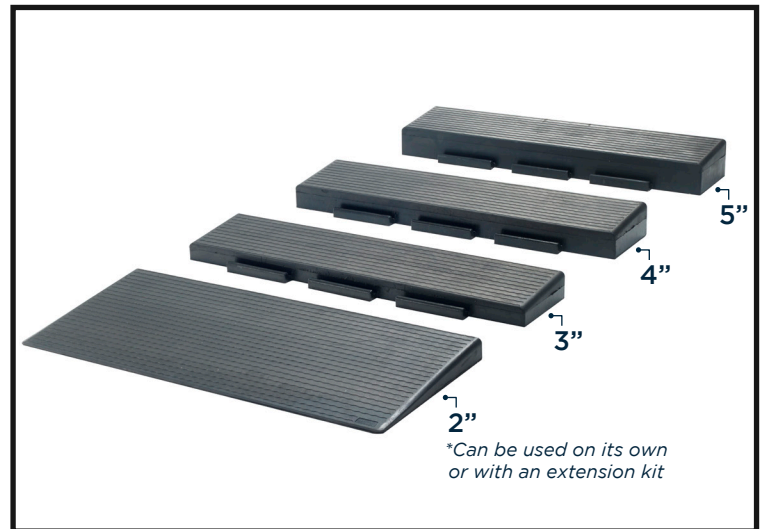

APPROACH SERIESTM

RUBBER THRESHOLD

APPROACH SERIES™ RUBBER THRESHOLD

The Approach Series allows you to have a customized rubber threshold ramp wherever you need it, inside or outside your home. These 42" wide rubber ramps are available in ½", 1", 1½" and 2" heights. For additional heights, extension kits allow you to customize your rubber ramp up to 5" tall.

It's a whole new approach to threshold ramps.

These rubber ramps are nearly indestructible for years of supportive access to prevent falls.

NEVER MISS A STEP AGAIN WITH THE APPROACH SERIES™ RUBBER THRESHOLD RAMPS

**100 %
RECYCLABLE
RUBBER
RAMPS**

**RAISED RIDGES
FOR EXTRA
TRACTION**

**ABLE TO
WITHSTAND
EXTREME
TEMPERATURES**

*Residential use only