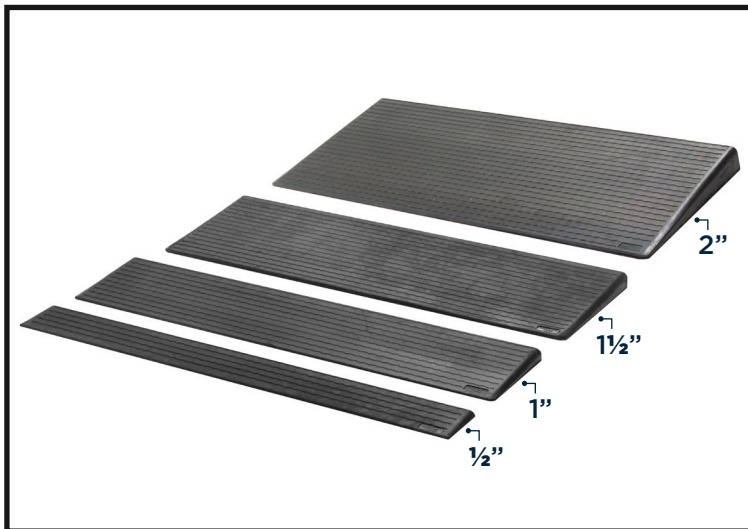

APPROACH SERIESTM

RUBBER THRESHOLD

APPROACH SERIES™ RUBBER THRESHOLD

The Approach Series allows you to have a customized rubber threshold ramp wherever you need it, inside or outside your home. These 42" wide rubber ramps are available in ½", 1", 1½" and 2" heights. For additional heights, extension kits allow you to customize your rubber ramp up to 5" tall.

It's a whole new approach to threshold ramps.

These rubber ramps are nearly indestructible for years of supportive access to prevent falls.

NEVER MISS A STEP AGAIN WITH THE APPROACH SERIES™ RUBBER THRESHOLD RAMPS

**100 %
RECYCLABLE
RUBBER
RAMPS**

**RAISED RIDGES
FOR EXTRA
TRACTION**

**ABLE TO
WITHSTAND
EXTREME
TEMPERATURES**

*Residential use only