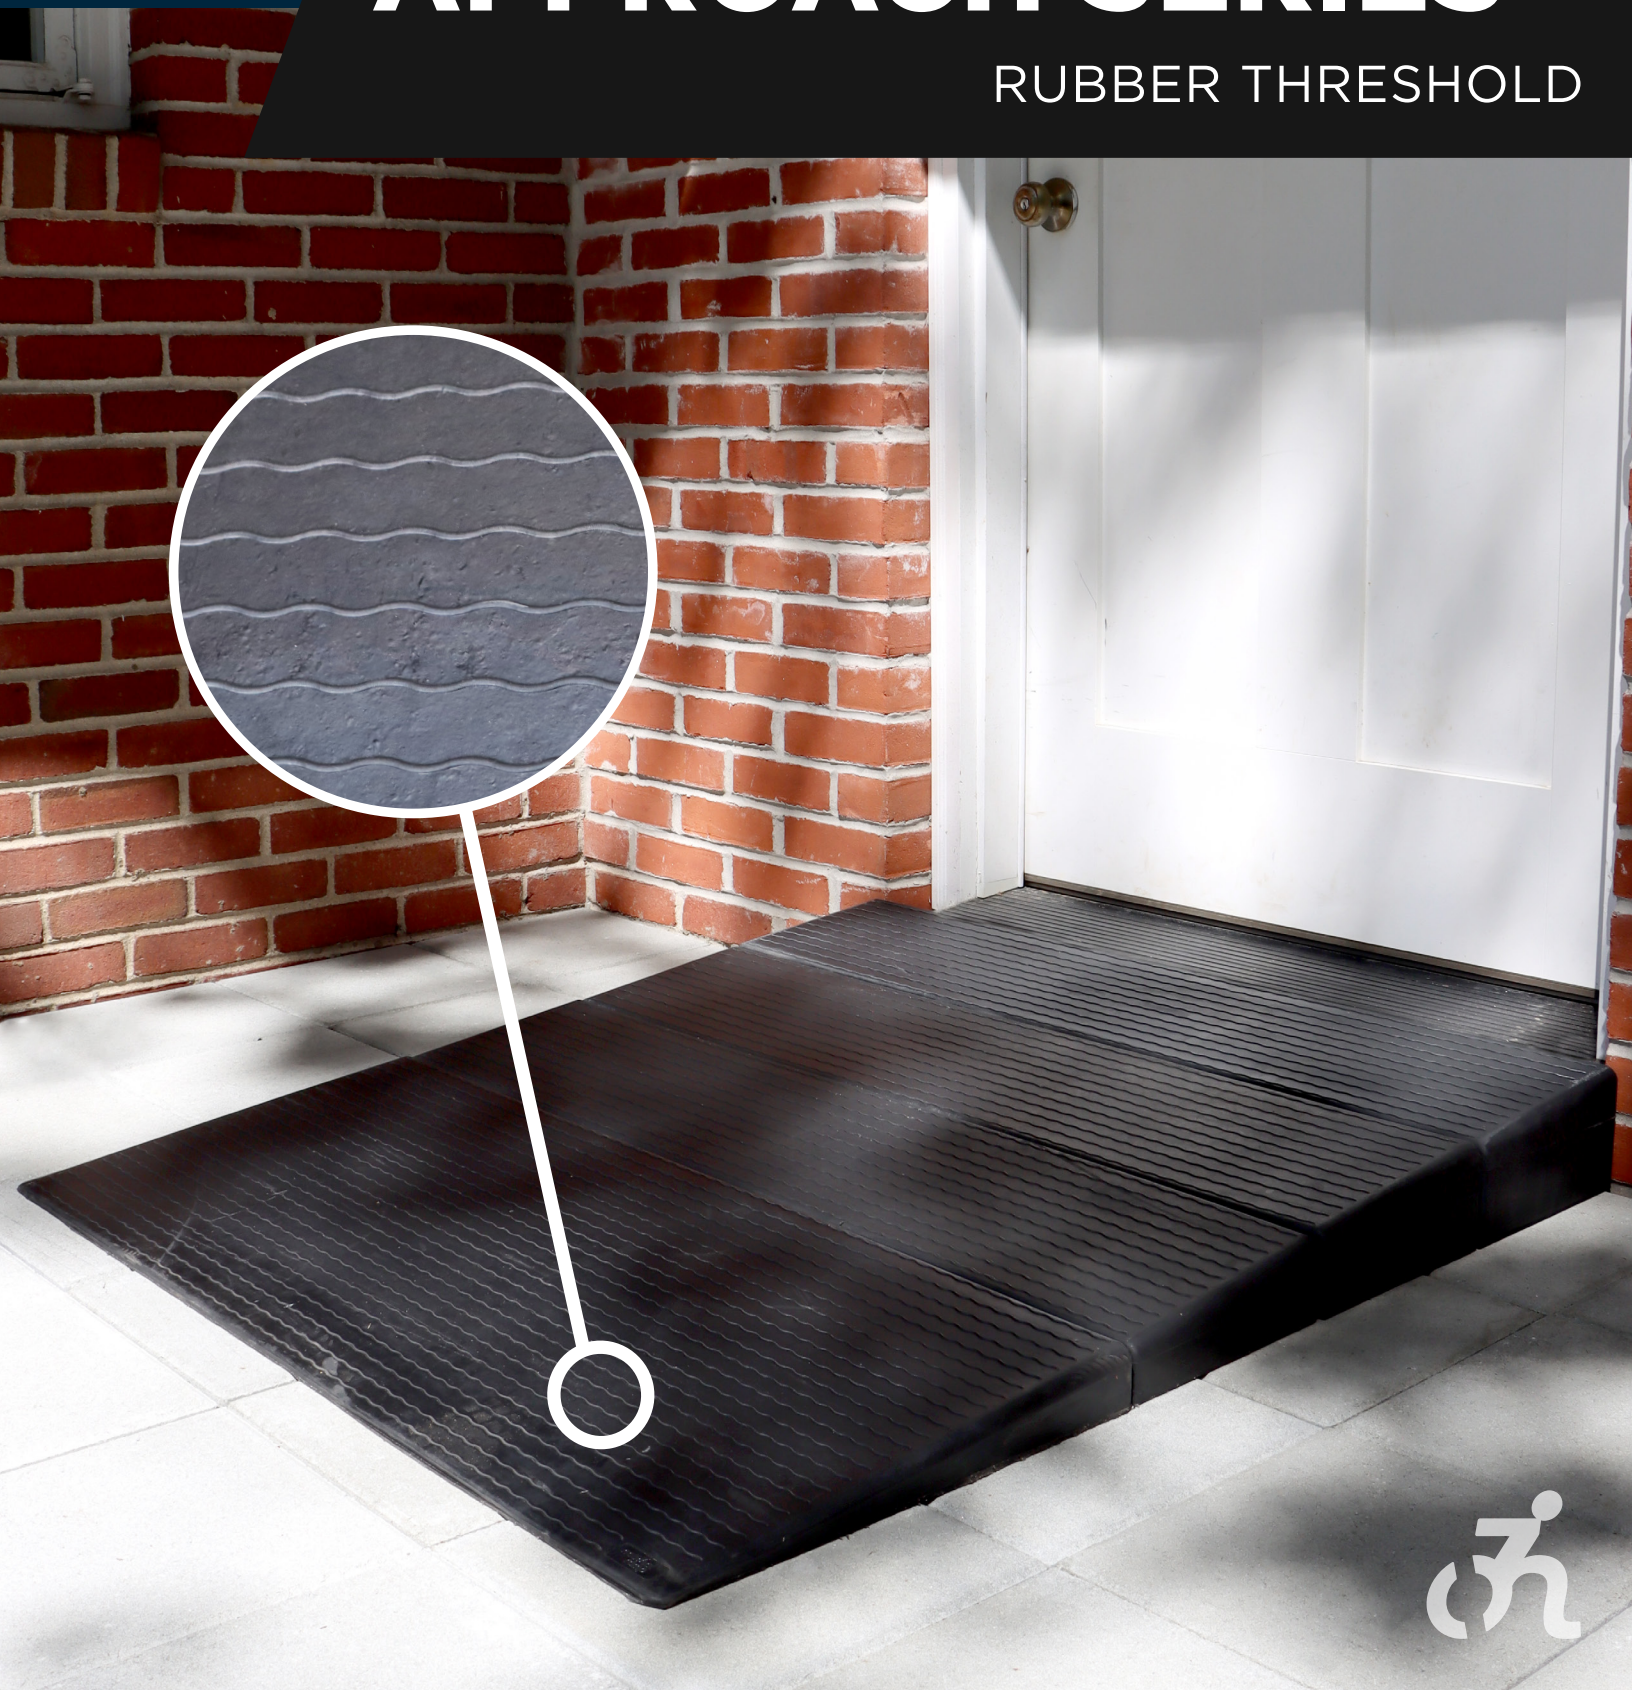

APPROACH SERIESTM

RUBBER THRESHOLD

APPROACH SERIES™ RUBBER THRESHOLD

The Approach Series allows you to have a customized rubber threshold ramp wherever you need it, inside or outside your home. These 42" wide rubber ramps are available in ½", 1", 1½" and 2" heights. For additional heights, extension kits allow you to customize your rubber ramp up to 5" tall.

It's a whole new approach to threshold ramps.

These rubber ramps are nearly indestructible for years of supportive access to prevent falls.

NEVER MISS A STEP AGAIN WITH THE APPROACH SERIES™ RUBBER THRESHOLD RAMPS

**100 %
RECYCLABLE
RUBBER
RAMPS**

**RAISED RIDGES
FOR EXTRA
TRACTION**

**ABLE TO
WITHSTAND
EXTREME
TEMPERATURES**

*Residential use only