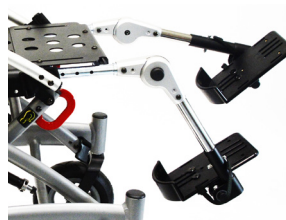

TILT-IN-SPACE RODEO

- **Adaptive Seating**
Two frame options allow extensive seating options
- **Dynamic Positioning**
Promotes increased sitting tolerance for maximum comfort
- **Up to 45° Adjustable Tilt**
Provides pressure relief and upper body support
- **Customizable**
Custom built to individual users needs
- **5 Years of Growth Capabilities**
Adjustable seat depth extends chair life for a growing child

Options:

Positioning options & accessories sold separately

Transit

Meets or exceeds WC19 safety standards for safe transportation

Rodeo Without Seating

Accommodates adaptive and aftermarket seating

Individual Footplates

Angle adjustable for optimum leg and foot positioning

Adjustable 90° or 110° Recline

Opens the seat-to-back angle to provide postural relief

Lightweight • Compact Folding • Convenient

Convaid
Now You're Going Places

• One Piece Footplate

• Individual Footplates
Angle Adjustable

• Elevating Legrest

- Calf Panel
- Foot Positioners
- Medial Thigh Support
Abductor
- Lateral Thigh Support
Adductor
- 2" Legrest Extension

Adjustable Tilt & Recline