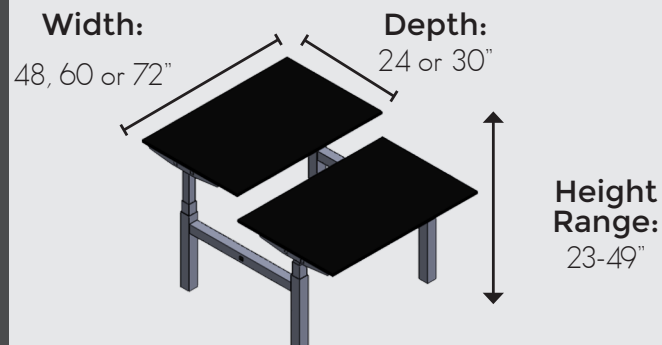

rev.
247

WORKSPACE
REINVENTED

REV300

Dual Height-Adjustable Desk

Need a desk where you can work as a team? The REV300 Dual Height-Adjustable Desk delivers versatility with a double tiered desktop that independently raises and lowers on each side. Customize the desk to meet your needs with three programmable memory locations located on a convenient hand control that allows you to adjust with the just the touch of a button.

REV300

Dual Height-Adjustable Desk

Load Capacity: 264 lbs.

Dual motor speed: 1.5" per second
Low noise rating: 39db

REV300

Dual Height-Adjustable Desk

Name: _____

Email: _____

Organization: _____

Sales Rep: _____

Phone: _____

Quote: _____

STANDARD DESK SIZES:

REV300-4824

48"W x 24"D x 23-49"H

Qty _____

Qty _____

REV300-6030

60"W x 30"D x 23-49"H

Qty _____

REV300-7230

72"W x 30"D x 23-49"H

Qty _____

*Note: rev247 offers multiple top configurations and thicknesses. Height elevation range may vary.