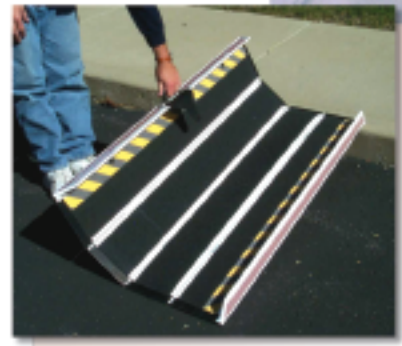

## DecPac Fiberglass Ramps

Wherever your entry problem, front porch, door threshold, curb or minivan, **DecPac** folding ramps are a light-weight solution. No assembly needed, ready to use right out of the box, simply unfold. Great for wheelchairs, walkers, strollers or anyone with limited mobility. No permanent assembly or installation, quick to setup or remove. Perfect for renters or travelers.

## Features

**DecPac** ramps are lightweight and quiet, will silently ride in the back of your vehicle. All sizes of ramps have a built-in handle for carrying. The ends of the ramp have a ribbed grip-edge so they stay in place. Accordion-style fold makes the ramps easy to fold and compact so that they slide under a minivan seat or stand in a closet.

## Components

Constructed of fiberglass-laminate with a rigid foam core, **DecPac** ramps are weather resistant. The deck has non-slip surface and bright safety tape to mark the edge. Personal size ramps have 3 panels. Longer MP (multi purpose) ramps have 4 panels. MP ramps also are available with an Edge Barrier, a 2 3/4" tall side panel to eliminate rolling off the edge. **DecPac** Ramps have a maximum load capacity of 660 lbs.