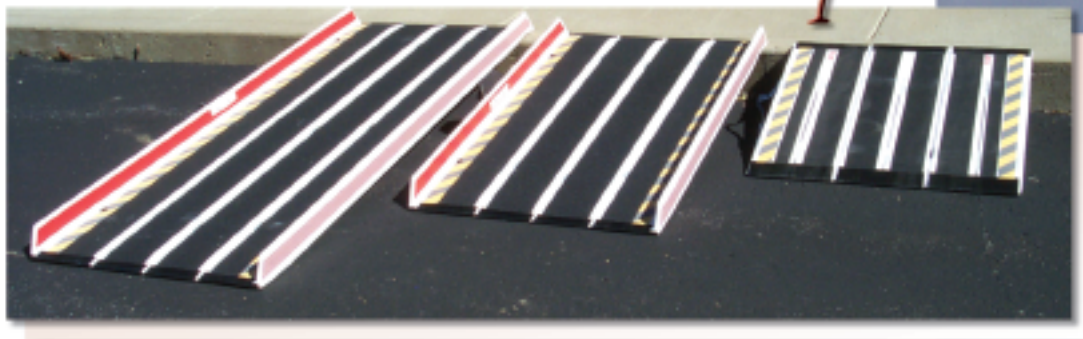

The DecPac Portable Ramp