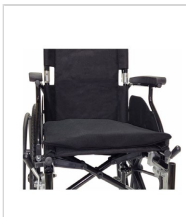

SEATRITE TRANSPORT CUSHION

Home / Categories / Cushions / Seatripe Transport Cushion

Seatripe Transport Cushion:
MHSRTC18: 18" x 16" x 1.57"
MHSRTC20: 20" x 16" x 1.75"

- Ergonomically designed for even distribution of pressure when seated
- Improves upright sitting position
- Effectively cancels out the hammocking effect of standard seat sling material
- Low shear outer cover
- Universal fit for most wheelchairs/transport chairs for level support