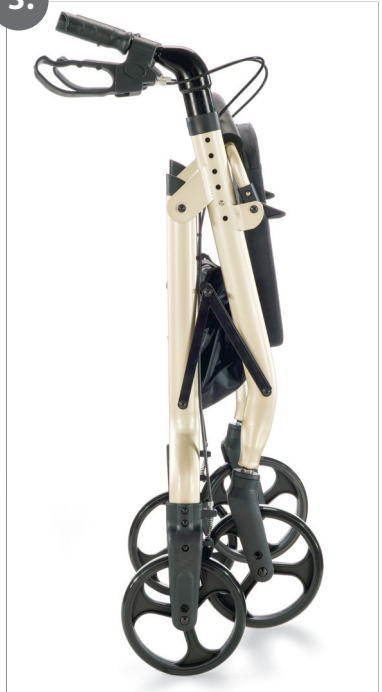

COMODITÀ

Excellence in Design and Safety

ROLLING WALKER WITH SEAT

Model Number: COM101

- Reinforced frame for maximum security
- Weight capacity 400 lbs
- Adjustable handle height
- Extra-large 8" wheels for safer indoor and outdoor use
- Hand brake locks for safety while seated
- Comfortable, padded nylon seat
- Padded ergonomic backrest

1.

1. Convenient under seat storage bag
2. Extra wide space between rear wheels helps to avoid tripping and falling
3. Easily folds for storage and transport

2.

3.

1.

folding
bracket

2.

6 adjustable
handle heights

EASY TWO STEP ASSEMBLY! NO TOOLS REQUIRED!

1. Unfold the walker by pushing the folding brackets down on both sides
2. Insert handle bars into the frame to the desired height

AVAILABLE IN FOUR ELEGANT COLORS