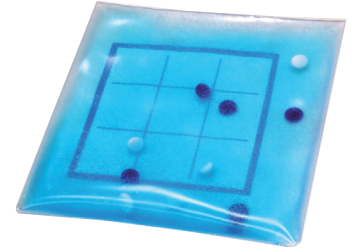

Operation:

- Make sure on-off switch is in OFF position.
- Using a small Phillips head screwdriver remove the screw on each of the four battery compartment, (do not discard screw).
- Remove the battery cover by pushing in the direction of the arrow.
- Install 8, C alkaline batteries according to the correct polarity.
- Replace the battery cover; be sure the battery cover locks (snaps) back into place.
- Replace the screw, caution don't over tighten the screw.
- Turn unit to “Steady On”, unit will light up continuously.
- Turn unit off.
- Turn unit on to “Press On”, then press top of unit for it to light. In this mode the unit will light up only when pressed.
- Turn unit off
- Turn to off position when unit is not in use.
- When ready to use, place gel pads or item to be traced on the unit and set the switch to the desired position.
- Proudly made in the USA.

See other side for additional Press N Glo Products

Clear Gel Maze

ReOrder #	Description	Size	U/M
914517	Gel-Maze w/marbles Clear Gel	14" x 14" x 1"	Ea.

Spiral Gel Pad

ReOrder #	Description	Size	U/M
912441	Spiral Gel Pad	15" x 15"	Ea.

Tic-Tac-Toe Gel Pad

ReOrder #	Description	Size	U/M
914516	Tic-Tac-Toe Gel Pad (Clear Gel)	10" x 10"	Ea.

Gel Maze Series

ReOrder #	Description	Colors	Size	U/M
912442B	Quad Tree Gel Pad	Blue	15" x 15"	Ea.
912442G	Quad Tree Gel Pad	Green	15" x 15"	Ea.
912442C	Quad Tree Gel Pad	Clear	15" x 15"	Ea.
912442R	Quad Tree Gel Pad	Red	15" x 15"	Ea.
912442Y	Quad Tree Gel Pad	Yellow	15" x 15"	Ea.

ReOrder #	Description	Colors	Size	U/M
912447B	Snow Flake Gel Pad	Blue	15" x 15"	Ea.
912447G	Snow Flake Gel Pad	Green	15" x 15"	Ea.
912447C	Snow Flake Gel Pad	Clear	15" x 15"	Ea.
912447R	Snow Flake Gel Pad	Red	15" x 15"	Ea.
912447Y	Snow Flake Gel Pad	Yellow	15" x 15"	Ea.