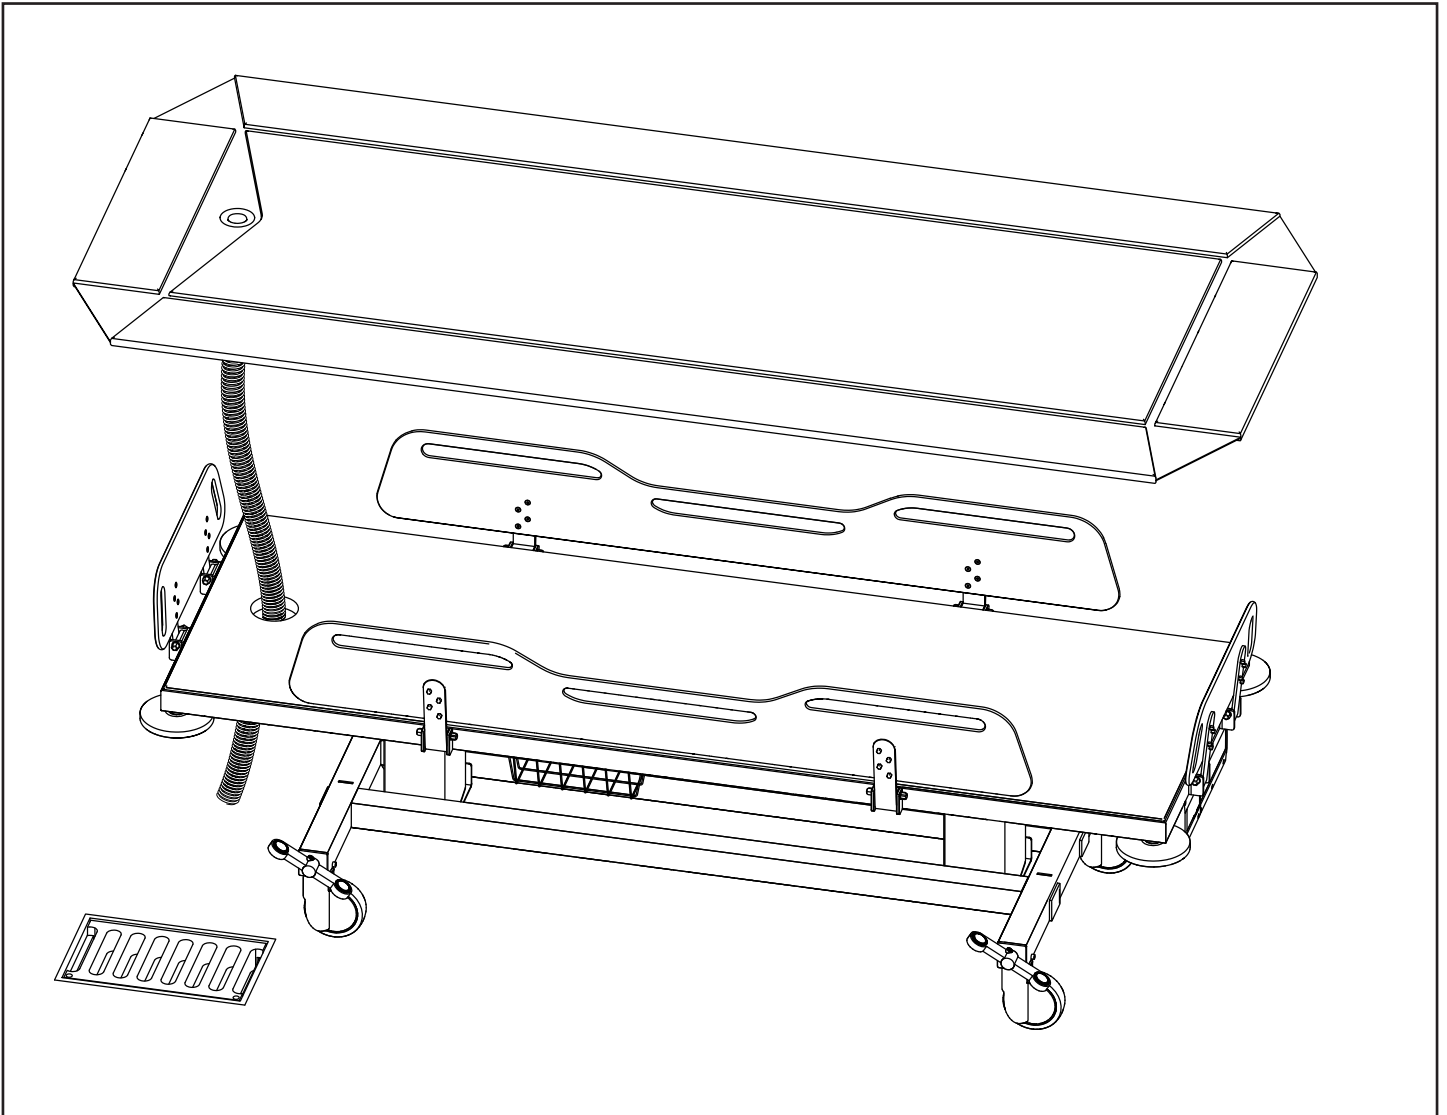

AquaMax Shower Trolley Mattress Installation

R844721
R844717

R844721
R844717