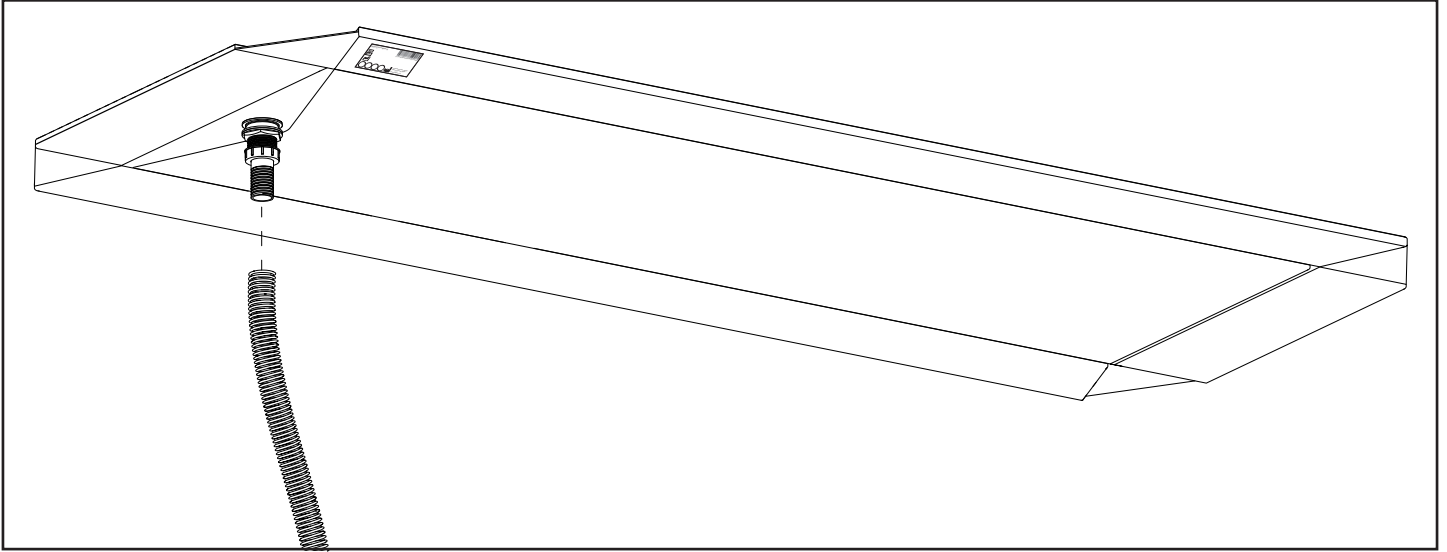

AquaMax Shower Trolley Mattress Installation

R844721
R844717

R844721
R844717