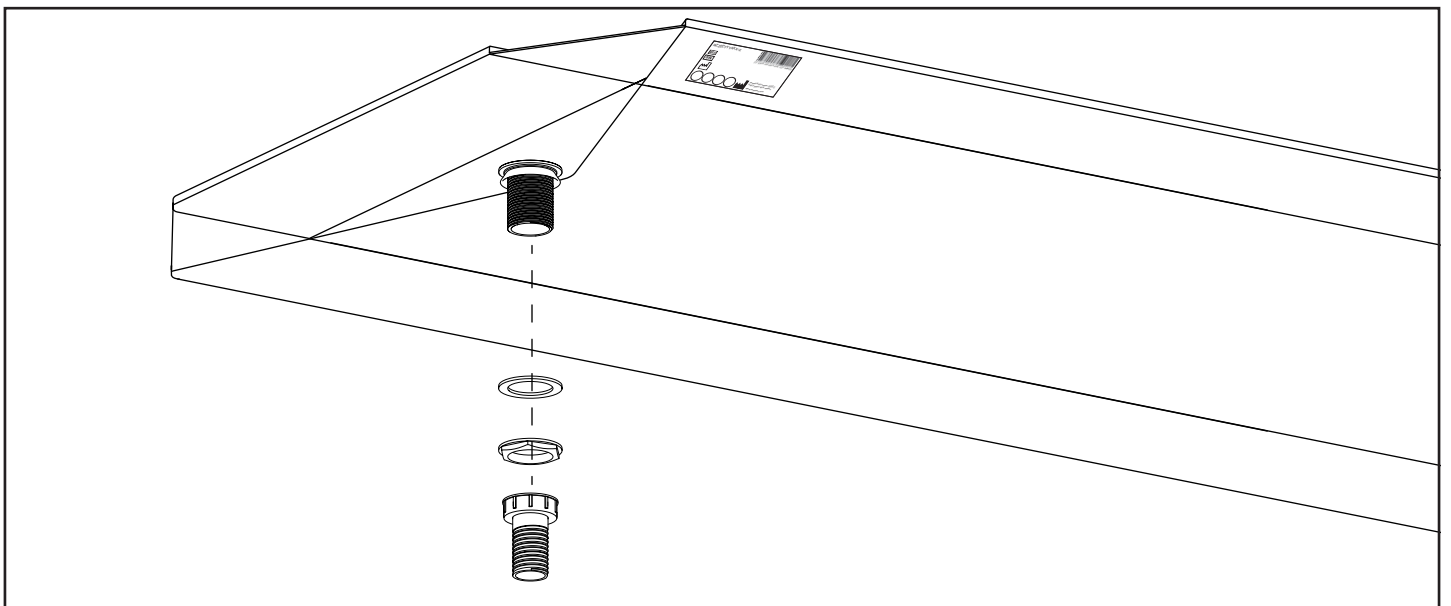

AquaMax Shower Trolley Mattress Installation

R844721
R844717

R844721
R844717