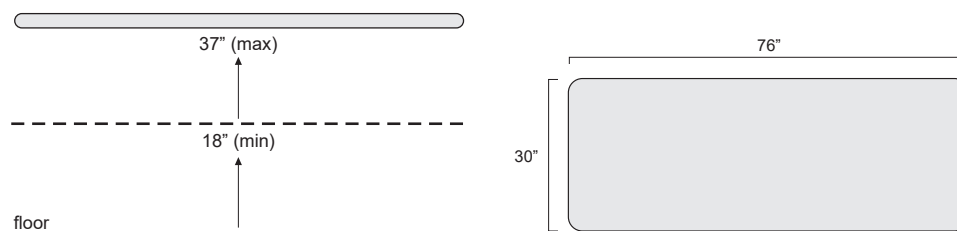

V27-Purple

V28-Regimental Blue

V29-Bright Blue

V30-Brown

V31-Orange

V32-Pencil Gray

Key Features & Options

- Width: 30-inch wide upholstered top
- Weight: 550-pound weight capacity
- Warranty: 3-years on the switches and upholstery, 5-years on the motor and 15-years on the steel frame providing long-term reliability
- Two (2) foot switches for placement around the table
- Tables take up less operational space with no end-to-end movement
- Heavy-duty independently lockable casters
- 2.5" tabletop featuring rounded corners and firm foam padding
- Durable heavyweight Pro-Form vinyl upholstery - withstands heavy cleaning and disinfecting (see manual for more information)
- Convenient and easy set-up
- Optional nose cutout

Specifications

SKU	W	L	METAL	VINYL
7701*	30"	76"	Cool Gray	Custom