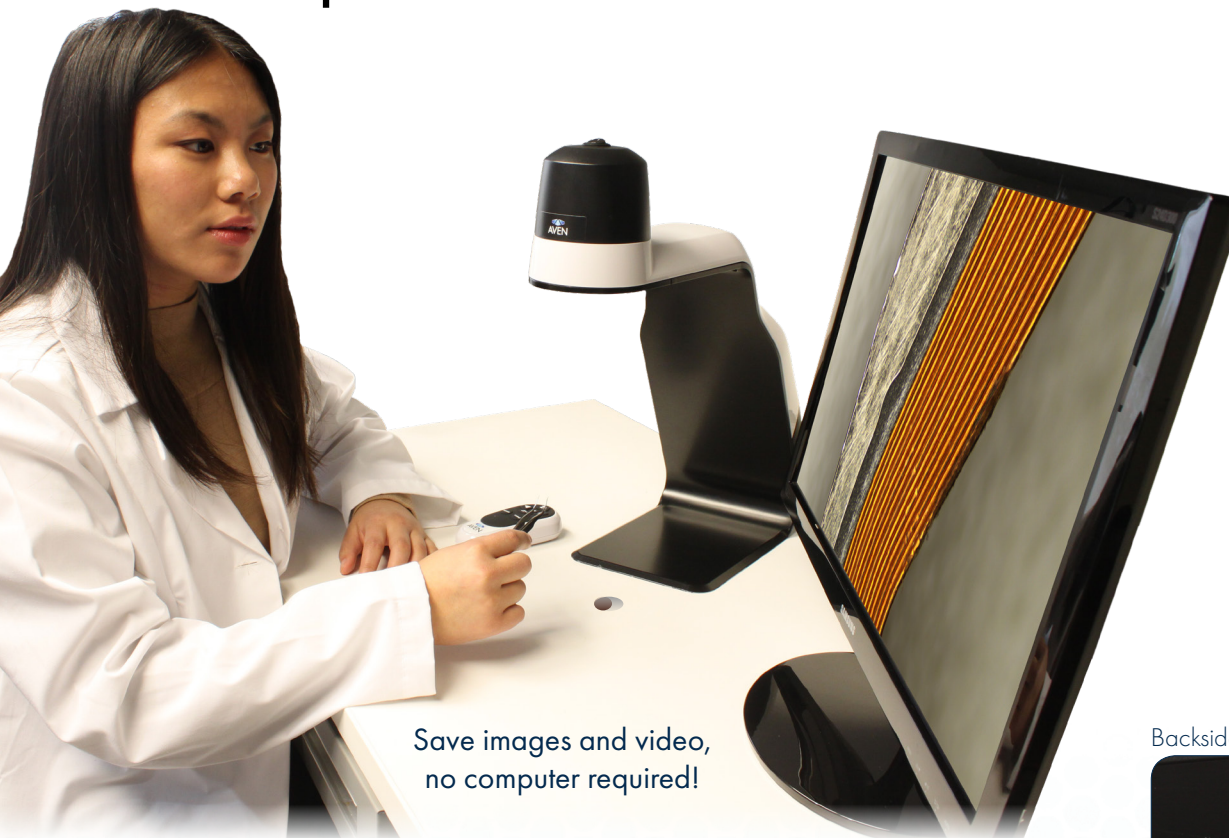

SharpVue® PLUS

Capture Images
to USB Drive

No PC
Required

30x Optical

Up to 300x
Digital

DisplayPort &
USB Outputs

1080p High-
Res Imaging

Includes
Imaging
Software

Annotate &
Measure

Save images and video,
no computer required!

Backside

Built-in image
capture to USB drive

DisplayPort

Cutting-Edge Technology Meets Comfortable Viewing

Aven's SharpVue Plus combines cutting-edge technology with comfort and ease of use. The SharpVue Plus has carried over all the popular features of the original SharpVue system, such as the attractive compact design and its fixed 9-inch working distance. This new model also retains the dual USB/DisplayPort outputs to connect to either a PC or an HD monitor. The SharpVue Plus's revamped camera offers improved image quality at up to 30x magnification, with a DisplayPort output that provides a real-time 1080p HD video image with little-to-no lag time. While users can still utilize the SharpVue's software for image and video capture, the SharpVue Plus now features a USB port for saving images to a USB drive, no computer required.

Features:

- 30x optical, up to 300x digital magnification
- DisplayPort and USB output
- Built-in LEDs with On/Off switch
- Fixed 9-inch working distance
- Auto focus camera
- Includes remote control for on-screen settings

SharpVue Plus	
Item Number	26700-136
Magnification	30x optical, up to 300x digital
Camera	Auto focus
Illumination	Built-in LEDs with On/Off switch
Dimensions / Weight	16in x 6.7in x 13.77in / 9.9lbs
Outputs	DisplayPort and USB
Operating Systems	Windows 7/8/10
Package Contents	SharpVue Plus Digital Inspection System, 4' power cable, HDMI cable, USB cable, SharpVue Imaging Software